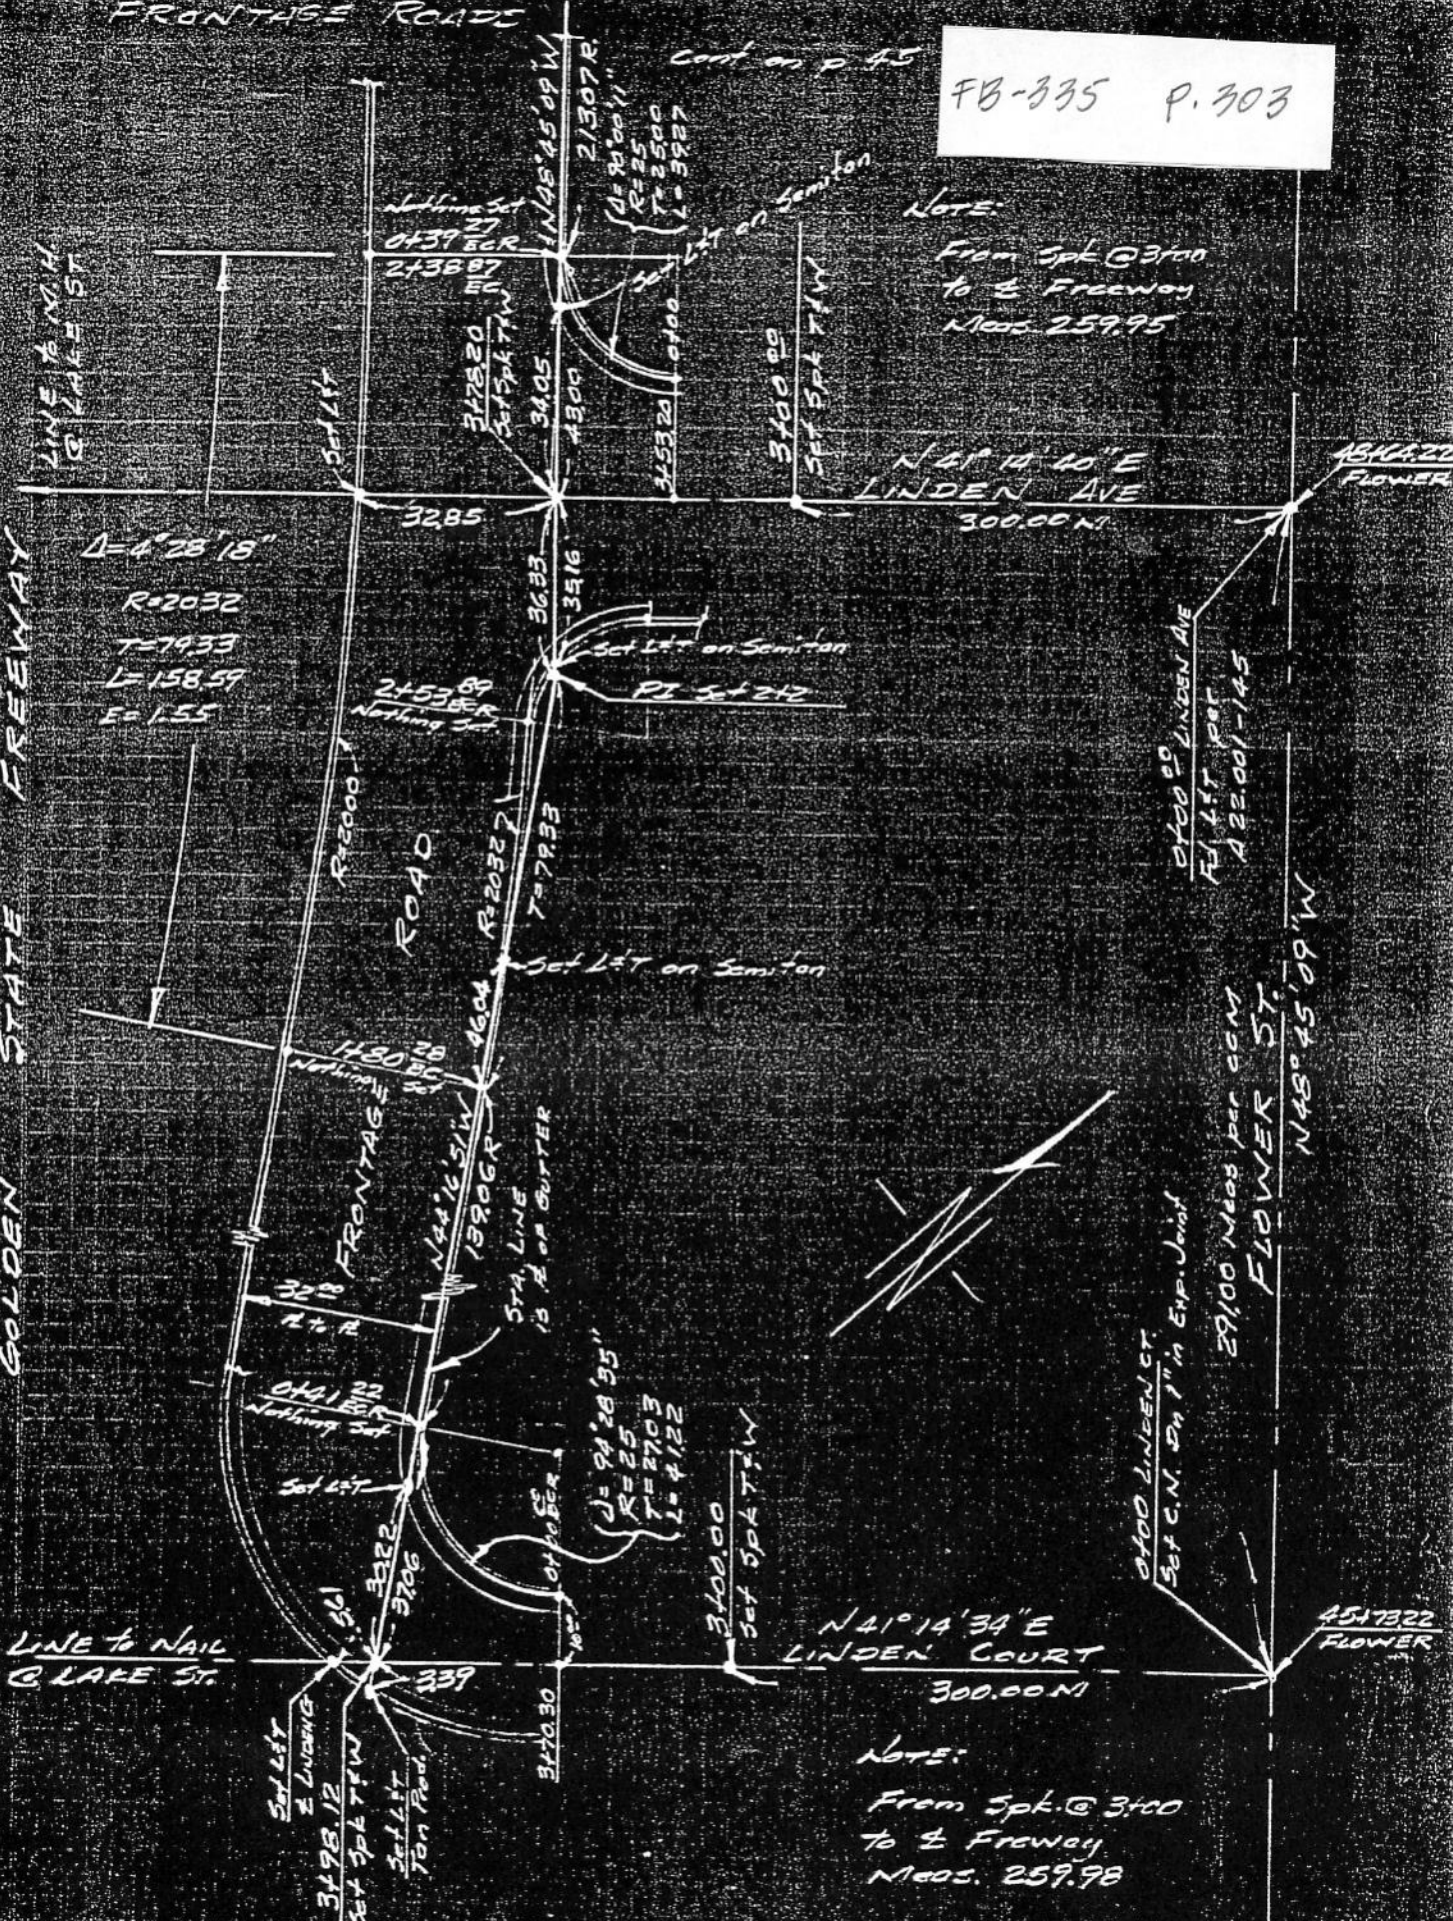

FB-335 P. 303

WALLACE BY Ave 1957  
W WALLACE

GOLDEN STATE FREEWAY

NOTE:  
From Spk @ 3700  
to ± Freeway  
Meas 259.95

NOTE:  
From Spk @ 3700  
to ± Freeway  
Meas. 259.98