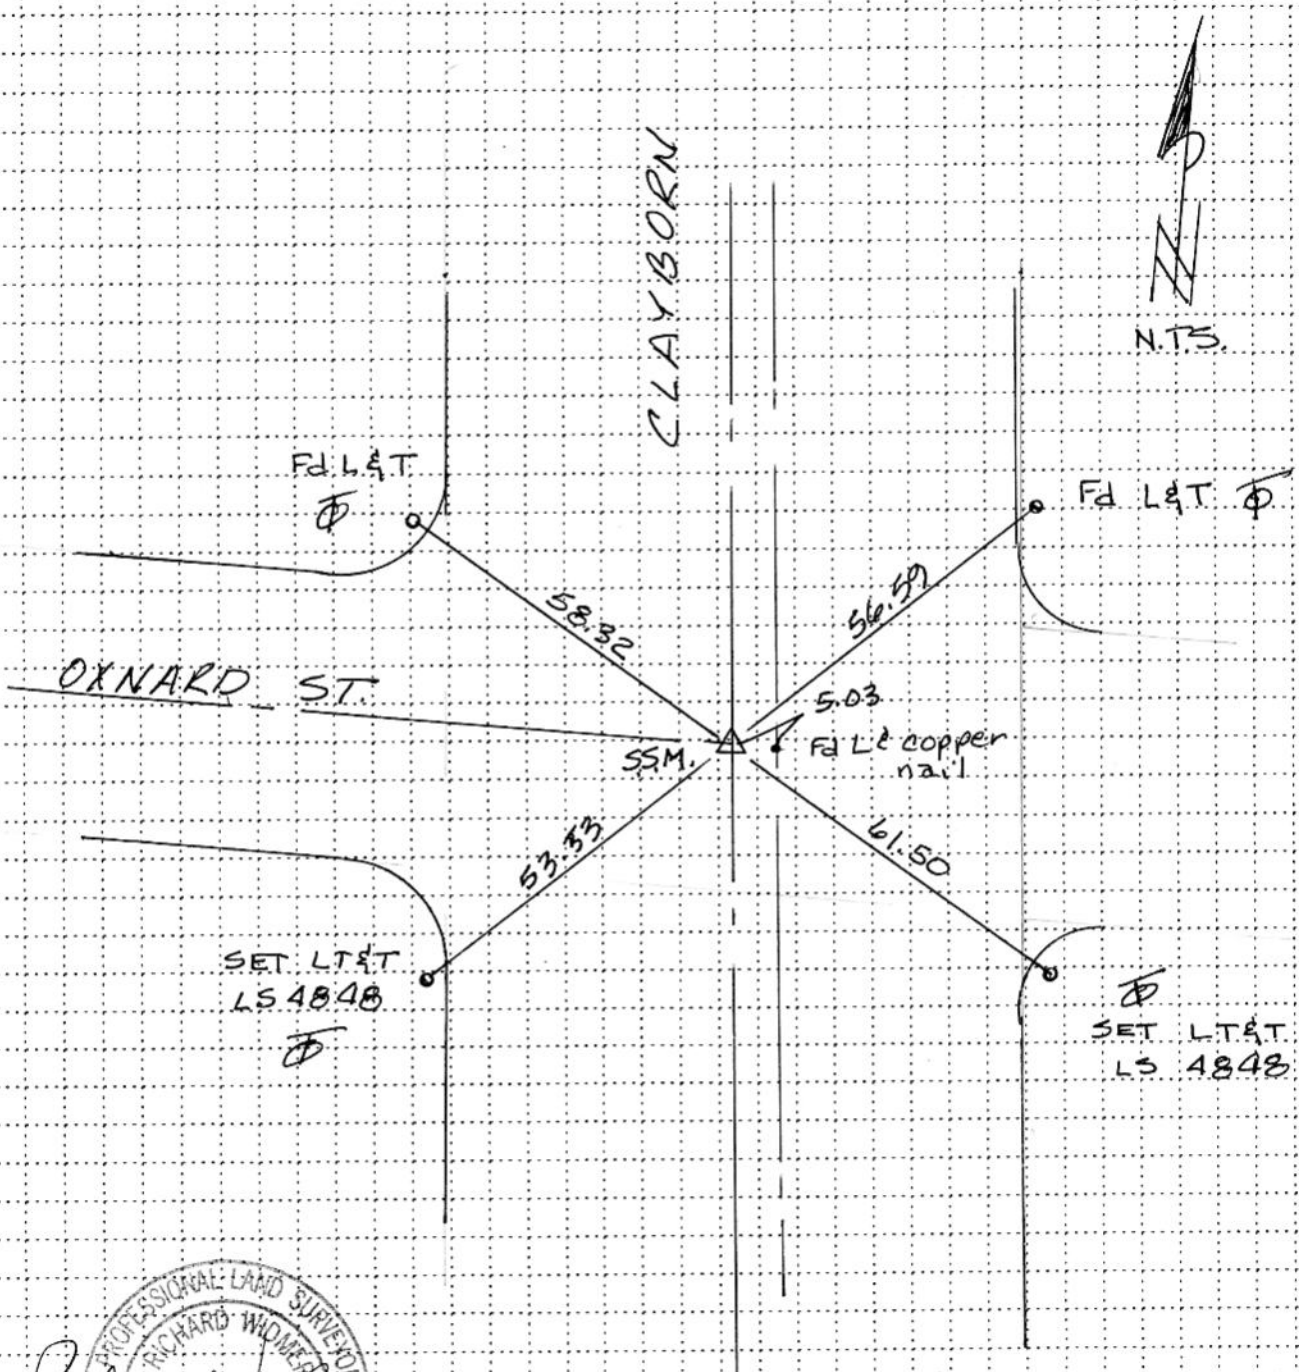

REF FB 278 PG 269

FB-339 P. 179

Richard W. Meacham
PROFESSIONAL LAND SURVEYOR
RICHARD W. MEACHAM
No. 1542
Exp. 9/30/96
STATE OF CALIFORNIA