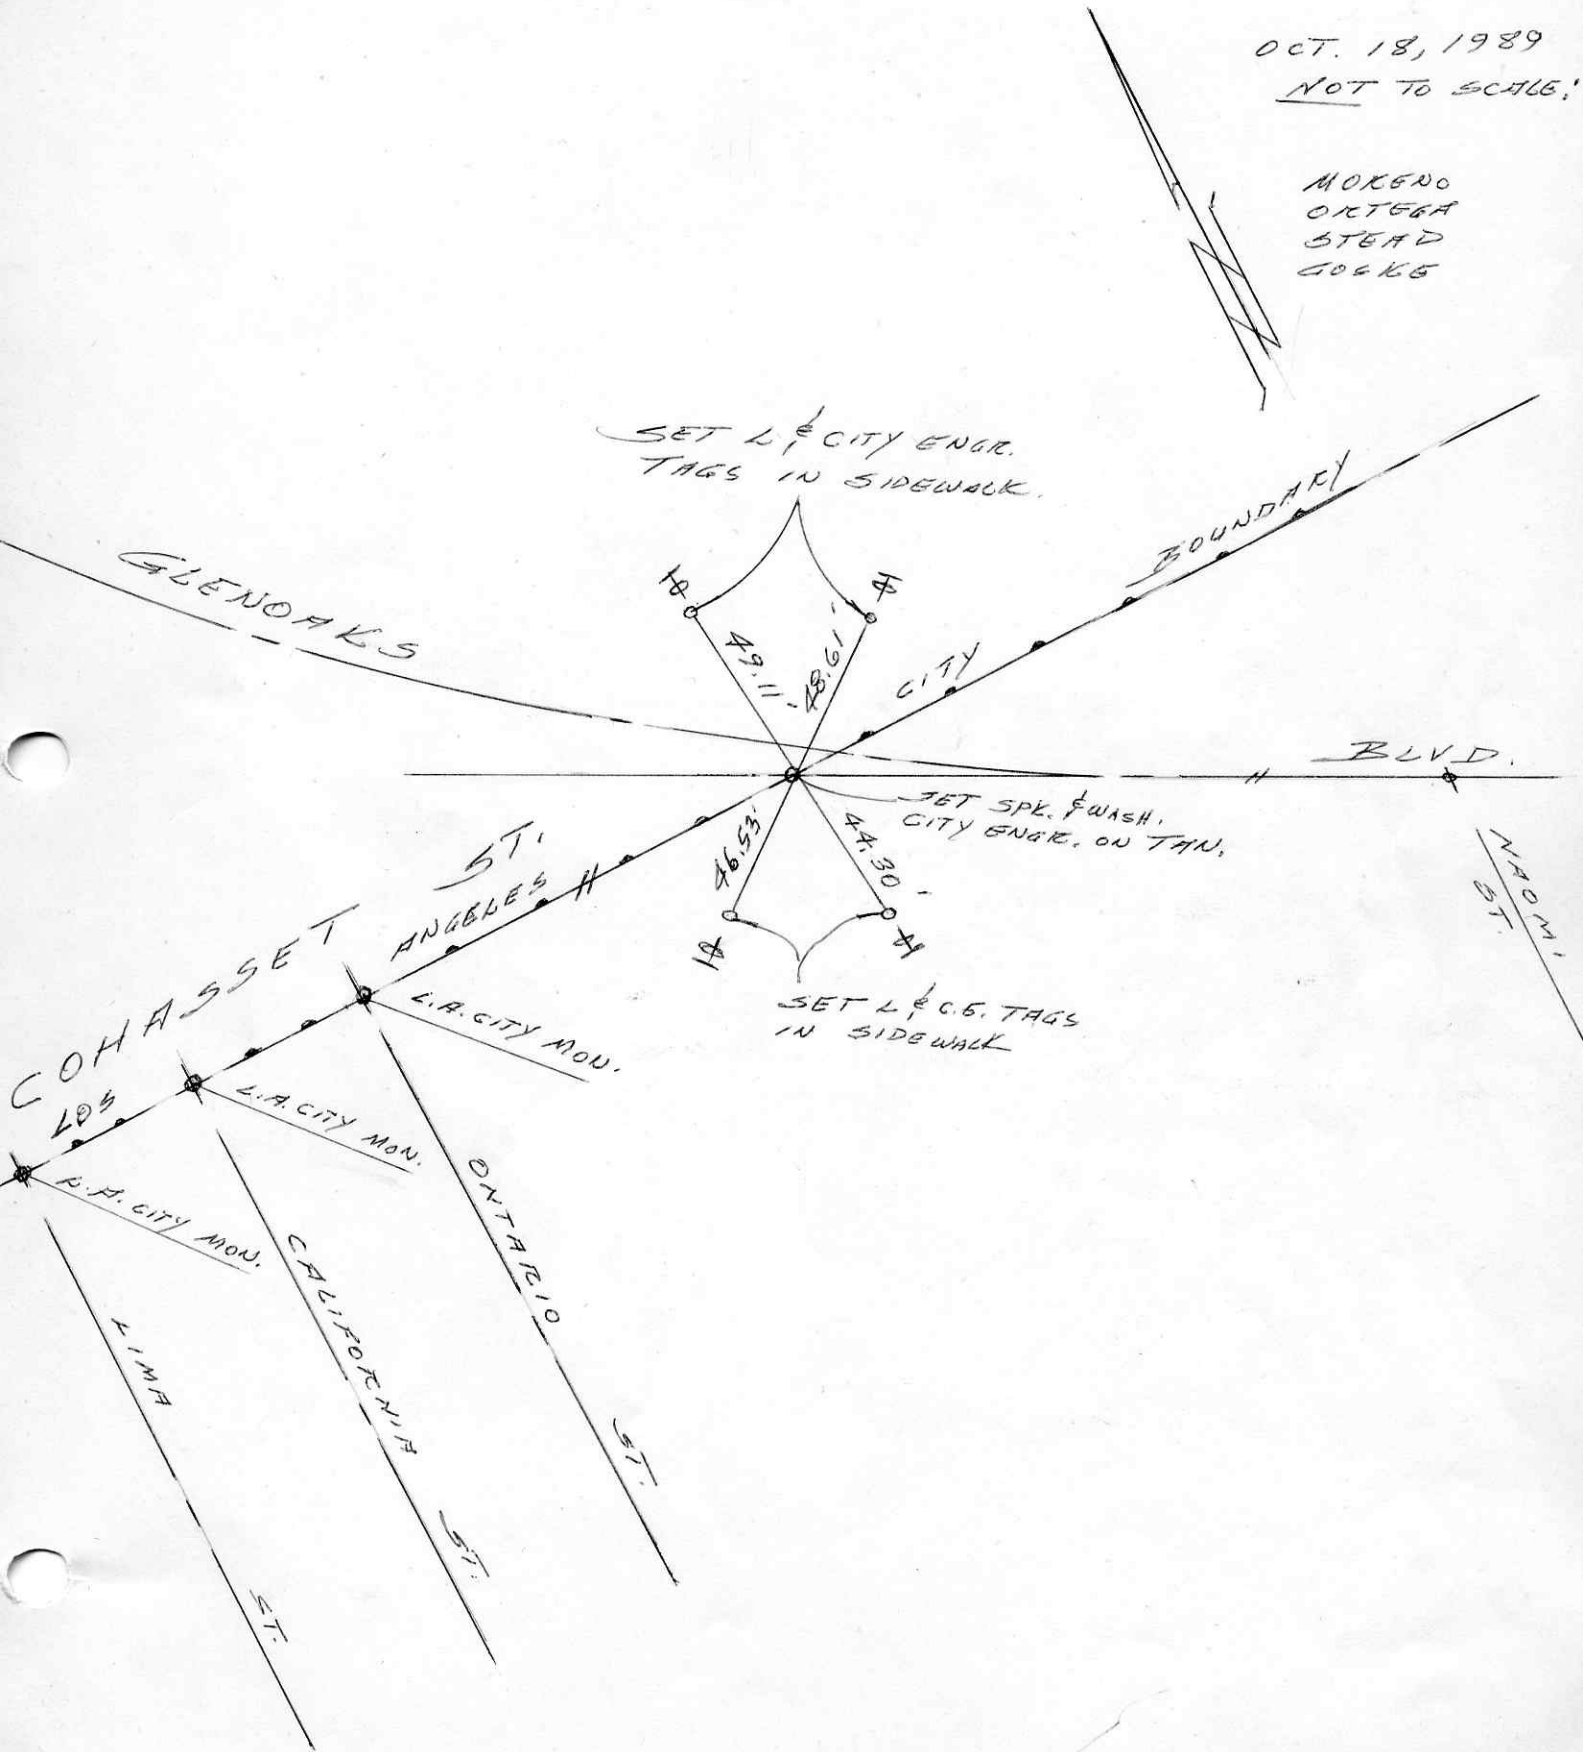

322

GLENOAKS BLVD & TIES

395

L.A. CITY BOUNDARY

OCT. 18, 1989
NOT TO SCALE!

MORENO
ORTEGA
STEAD
COCKE

SET L & CITY ENGR.
TAGS IN SIDEWALK.

BOUNDARY

GLENOAKS

CITY

BLVD.

ST.
ANGELES

SET SPK. & WASH.
CITY ENGR. ON TAN.

ST.
ONTARIO

SET L & C.B. TAGS
IN SIDEWALK

COHASSET

L.A. CITY MON.

L.A. CITY MON.

ONTARIO

CALIFORNIA

ST.

LIMA

ST.