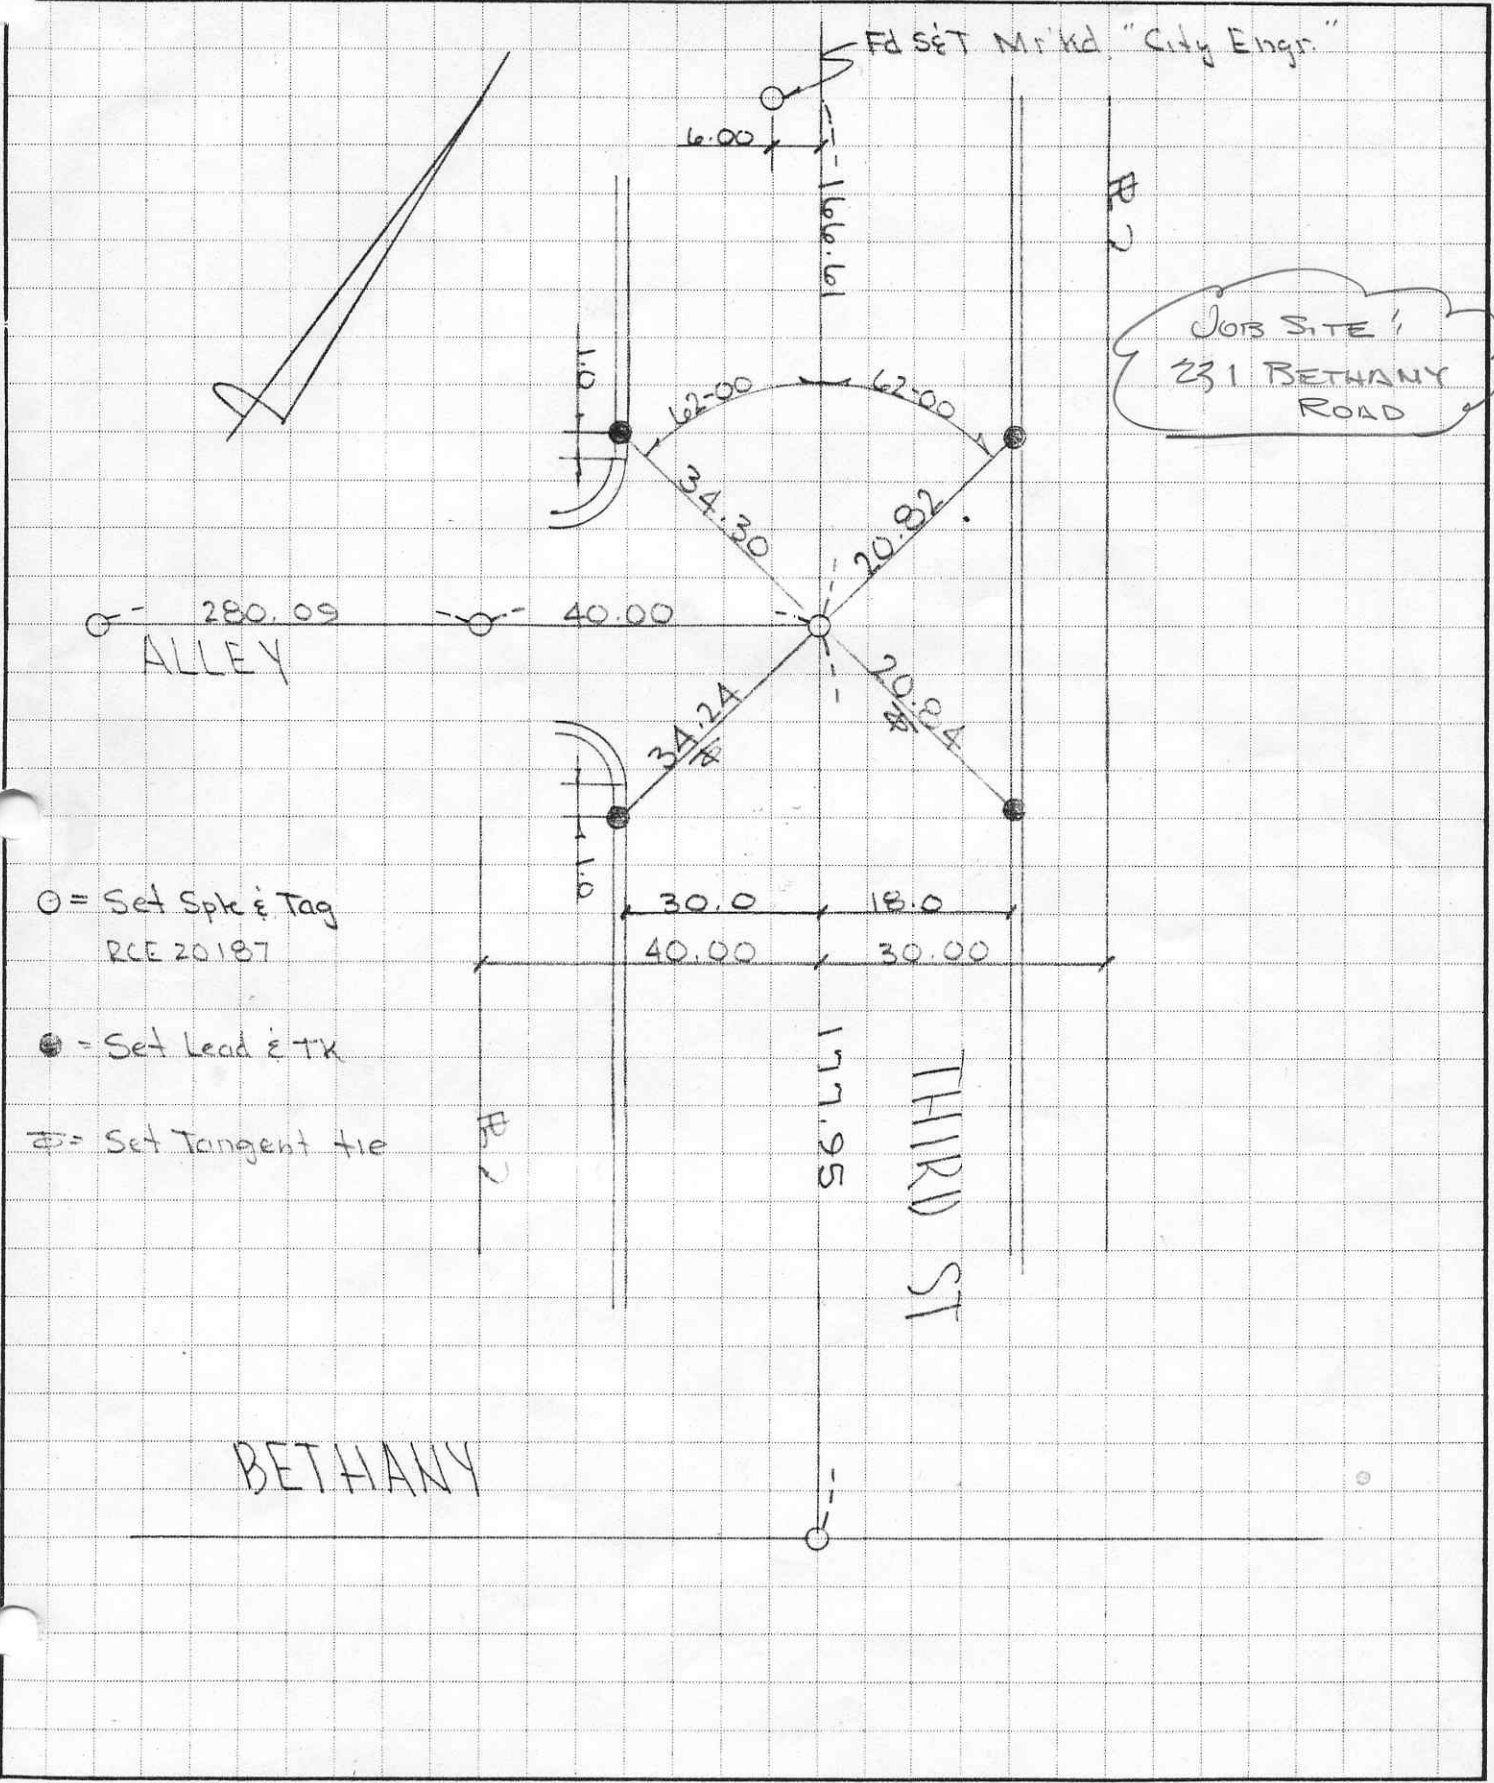

314

- ⊙ = Set Spt & Tag  
RCE 20187
- = Set Lead & TX
- ⊕ = Set Tangent tie