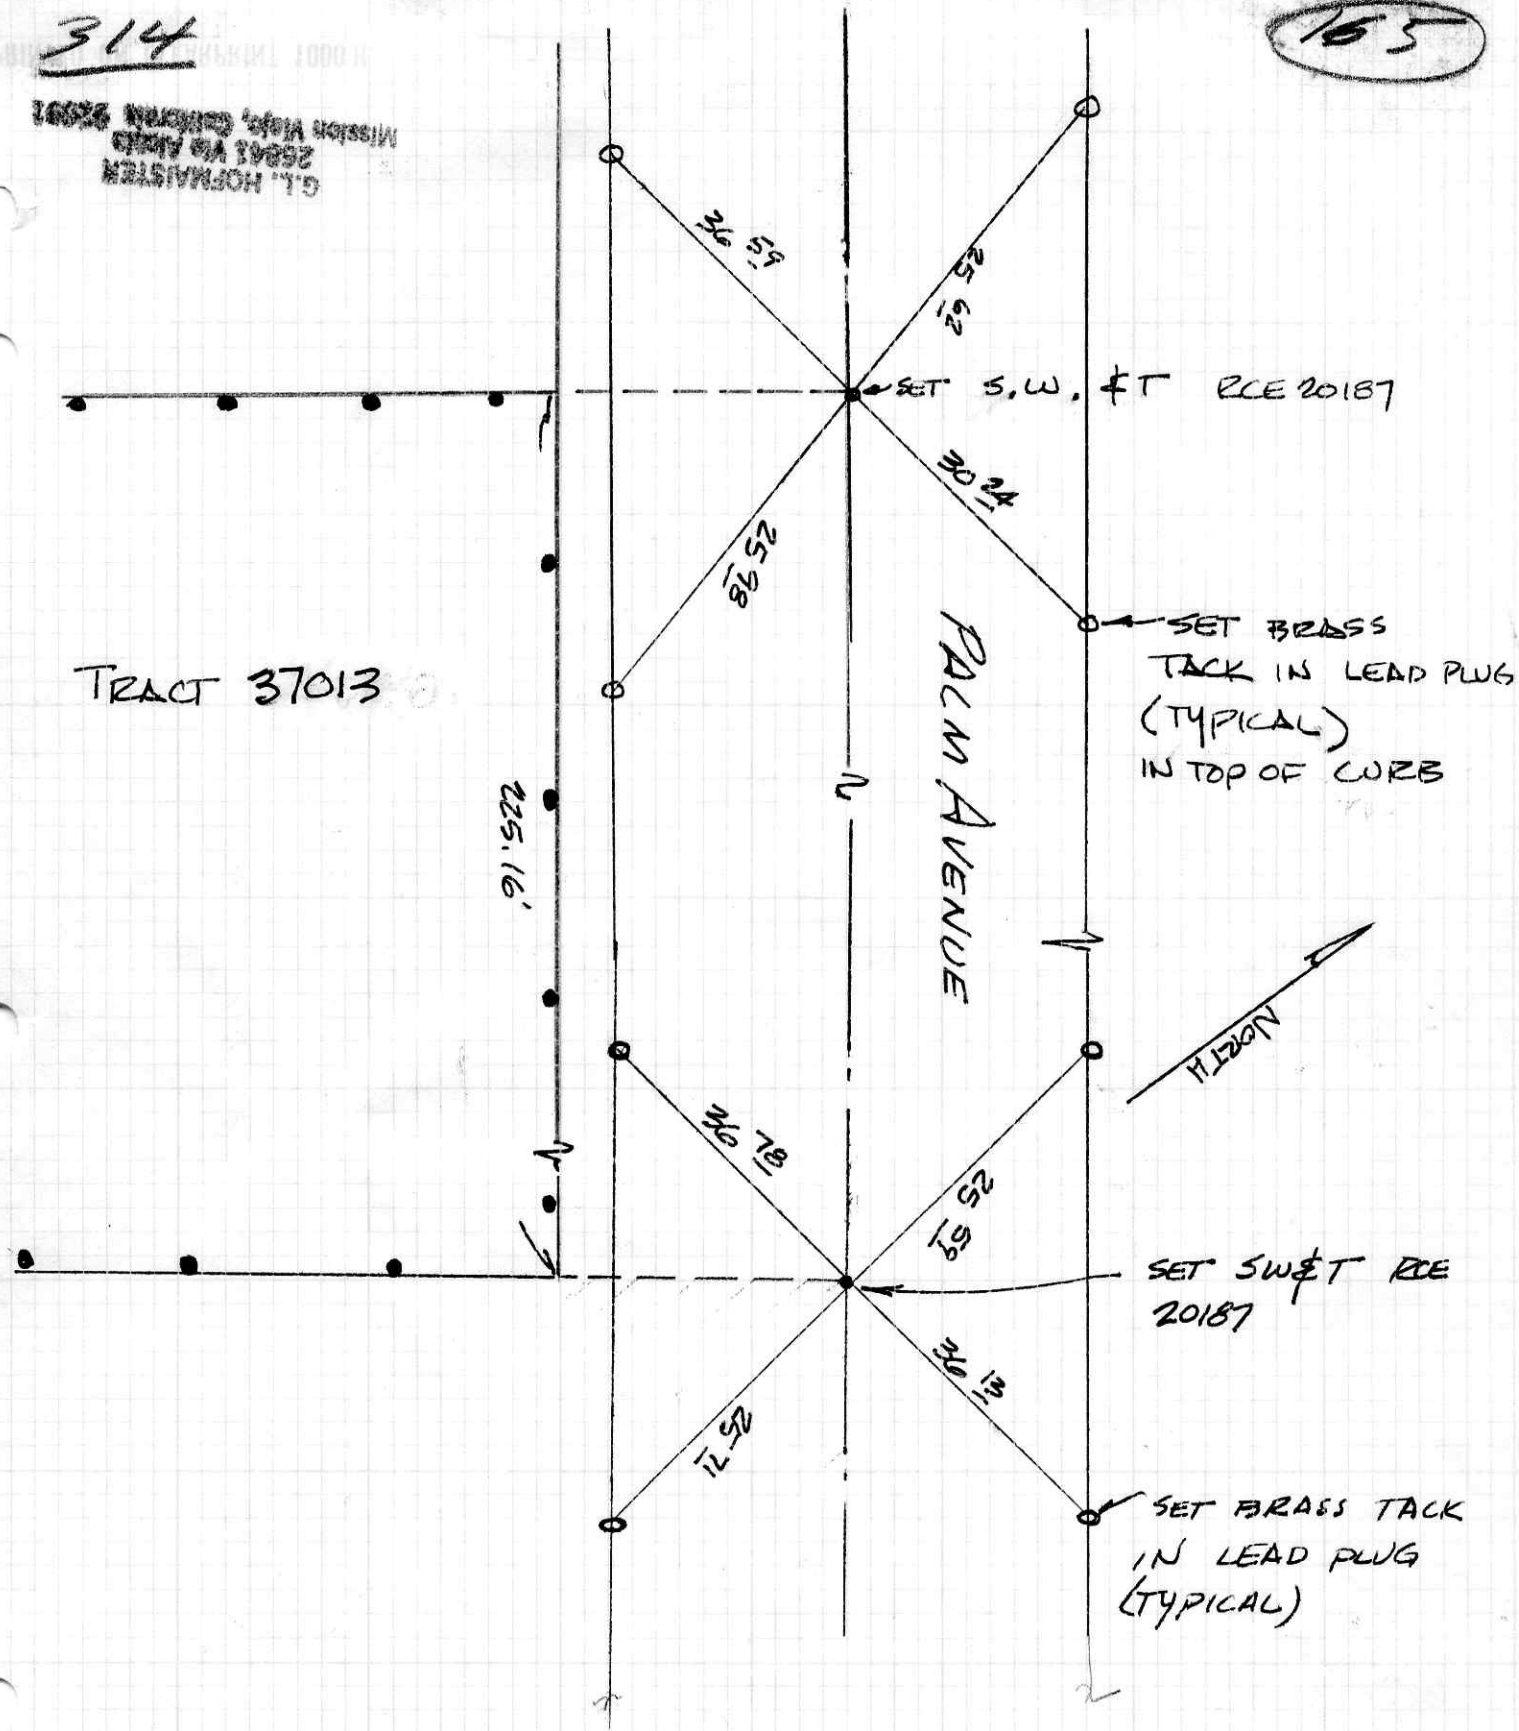

314

165

G.L. HOFMAISTER
26841 VIA ALTA
MISSION VILLAGES, CALIFORNIA 92091

TRACT 37013

Glencock

Blvd

CENTERLINE MONUMENT TIES

TRACT 37013