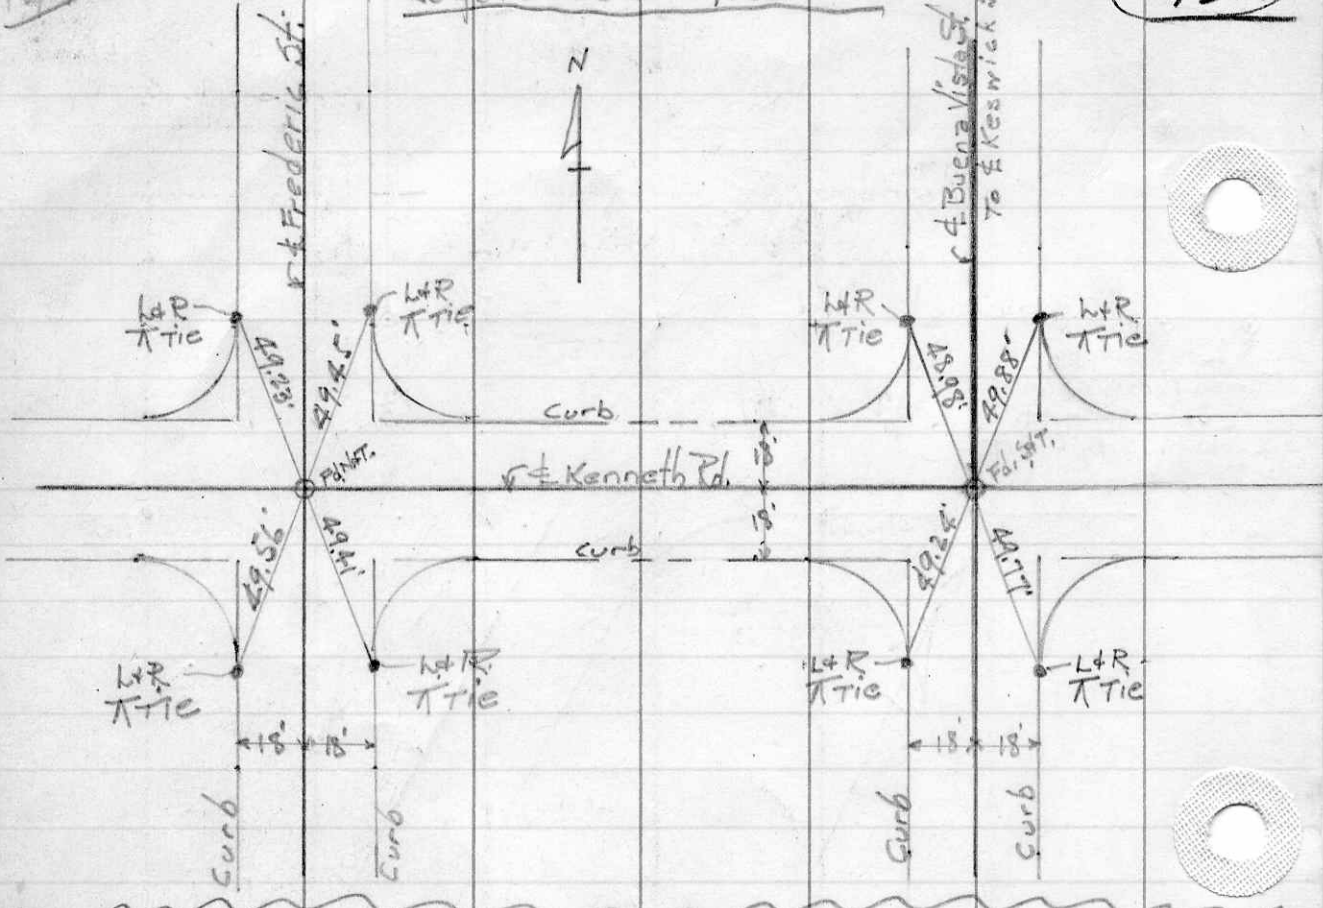

12/3/59 ~~23~~

132 M 302

73A

References - Street &

Punch Mark "x" Reference in Manhole Rim.

Punch Mark "x" Reference in Manhole Rim.