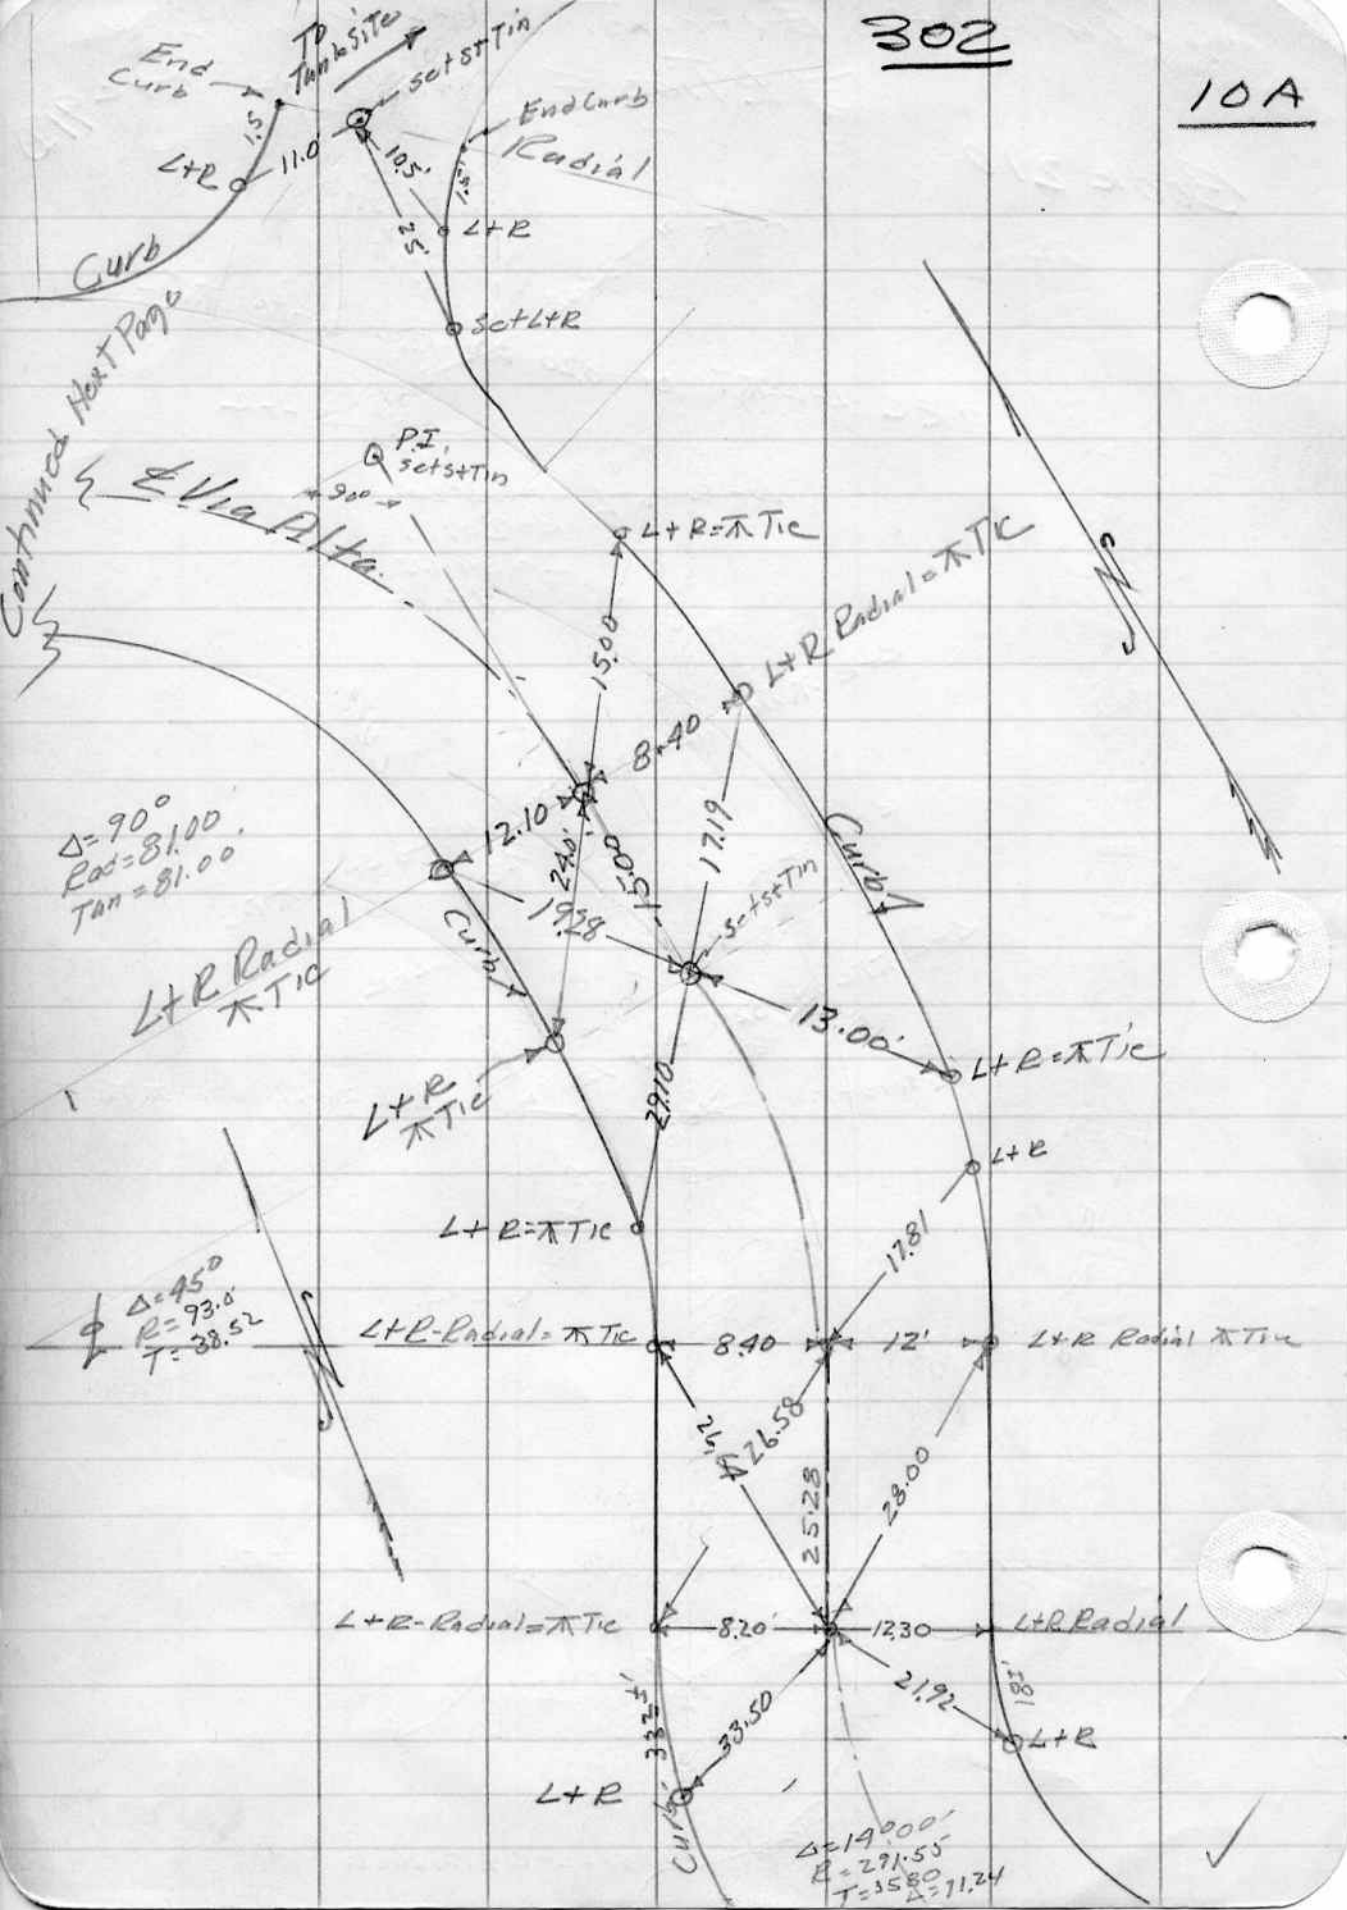

Book 210
302

≡ Σ Tics ≡ Continued on Page 915
10

set L+R Tic

set L+R - Tic

2 x 2 hnd
Replaced with 5 x 7

On set L+R & Produced

Via Alta (Extension)
Flies

210 302 91E

11

D = 90000
R = 81.00'
T = 81.00'

TOTank site