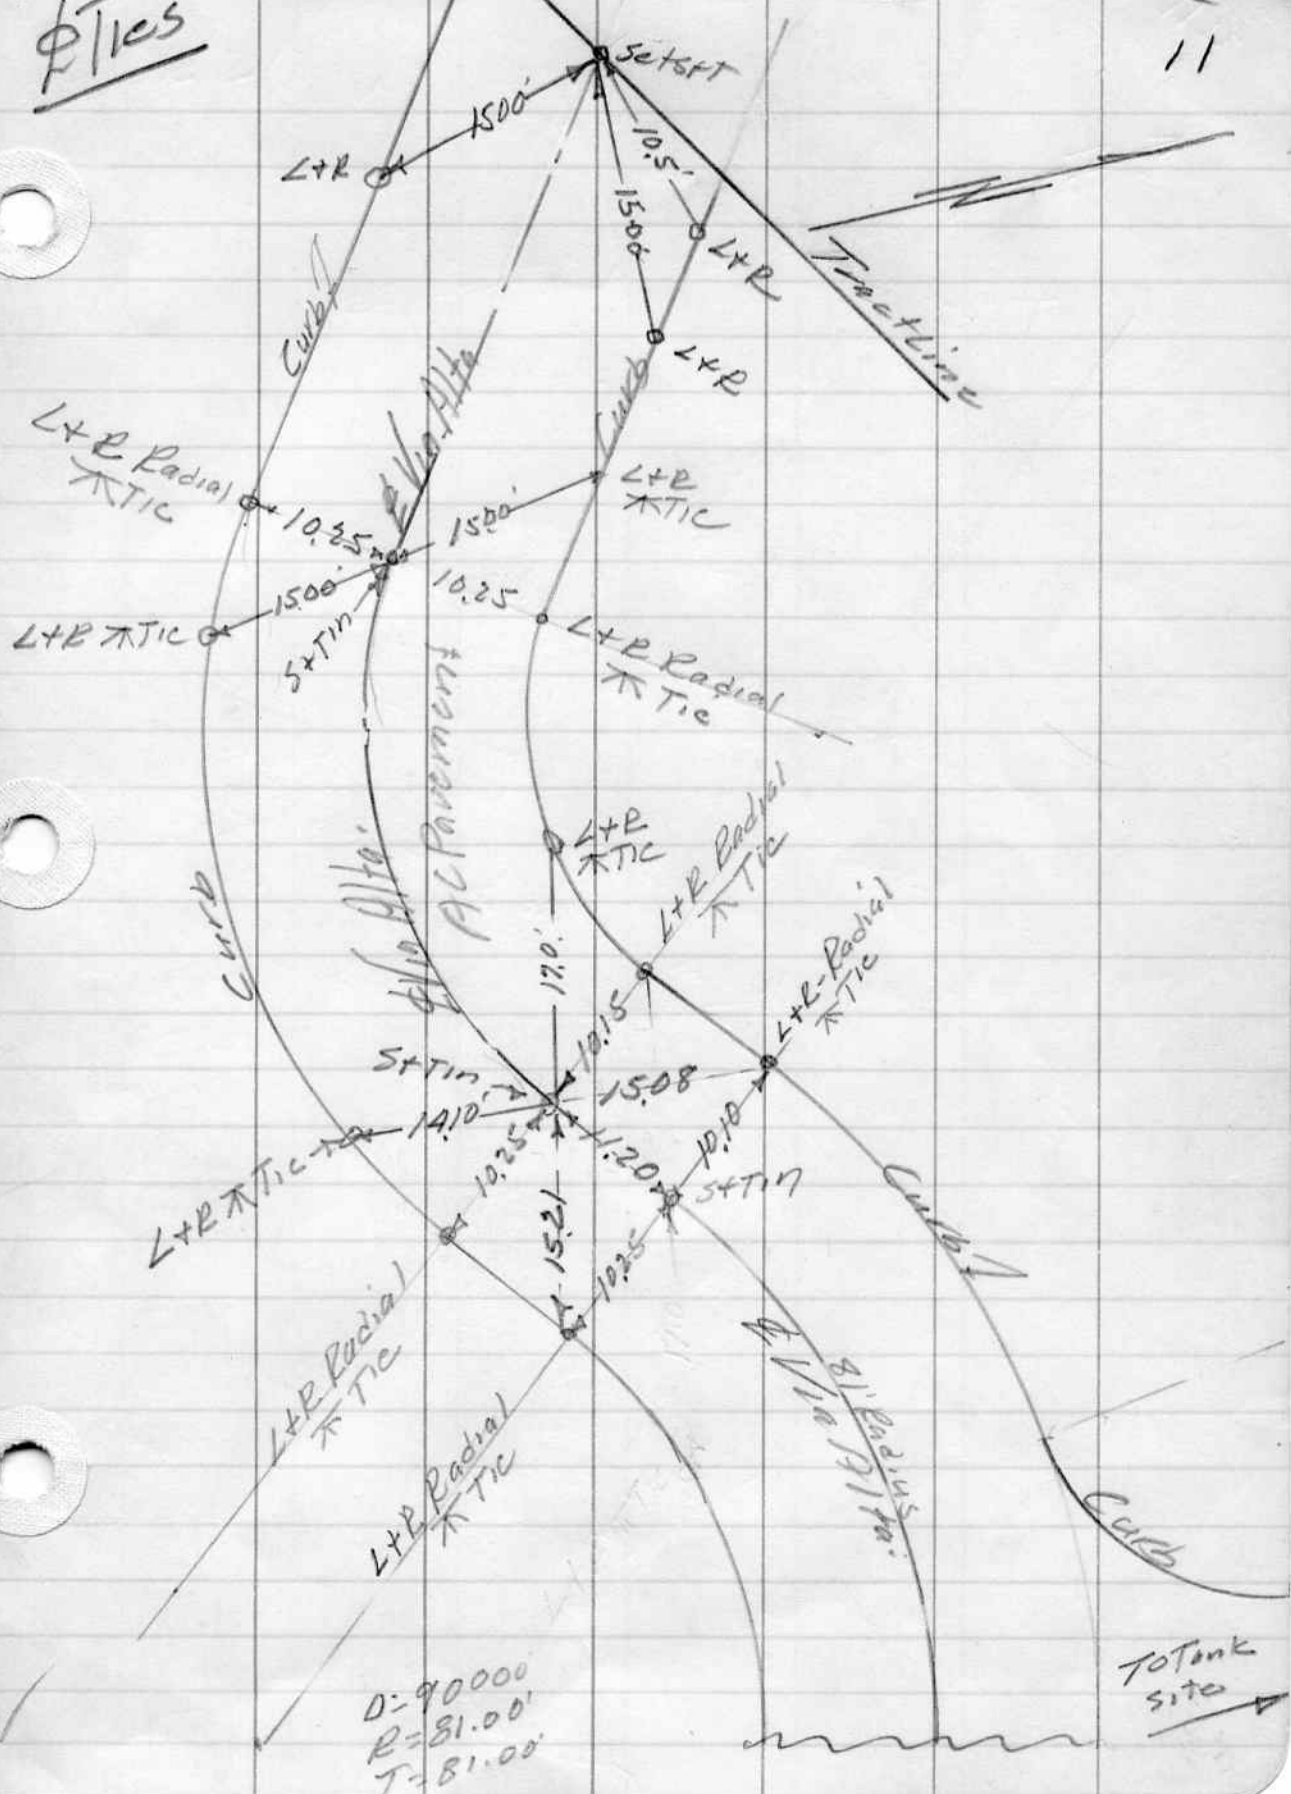

Book 210
302

≡ Σ Tics ≡ Continued on Page 915
10

set L+R Tic

set L+R - Tic

2 x 2 hnd
Replaced with 5 x 7

On set L+R & Produced

Via Alta (Extension)
Flies

210 302 91E

11

D = 90000
R = 81.00'
T = 81.00'

TOTank site