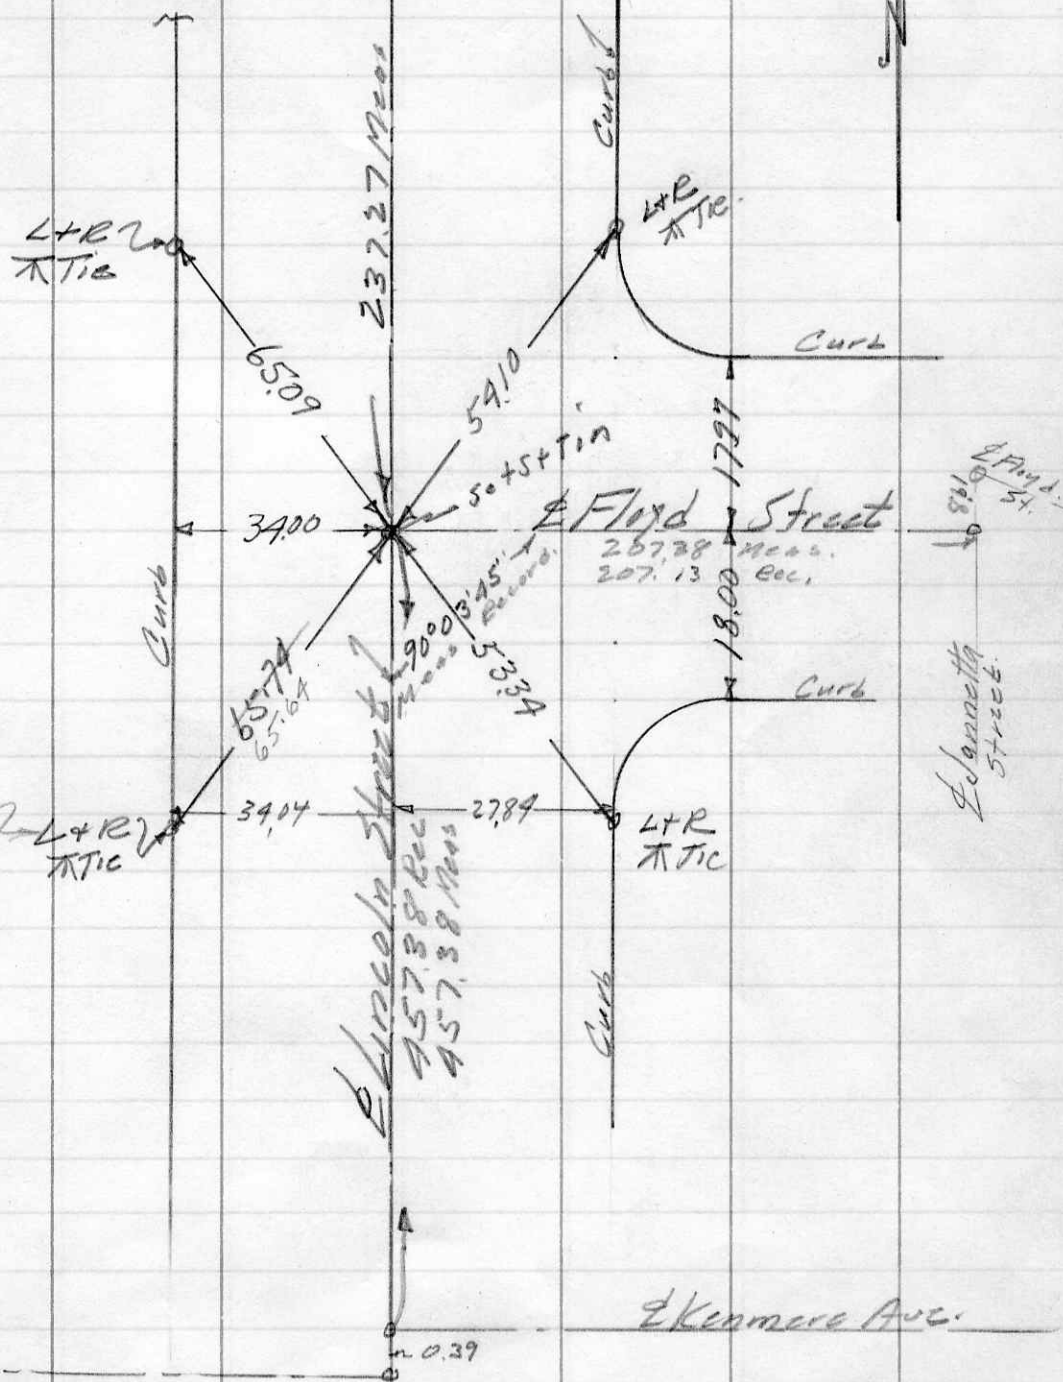

285

223

129

84

E Thornton Ave

Fd. sig'd. Spike Tint Wash

Reset 11/27/42

L+R TIC

39.04

27.89

L+R TIC

E Lincoln Street

957.38 Rec
957.38 Meas

E Floyd Street

257.38 Meas.
207.13 Eol.

E Kenmore Ave

E Lannetta Street