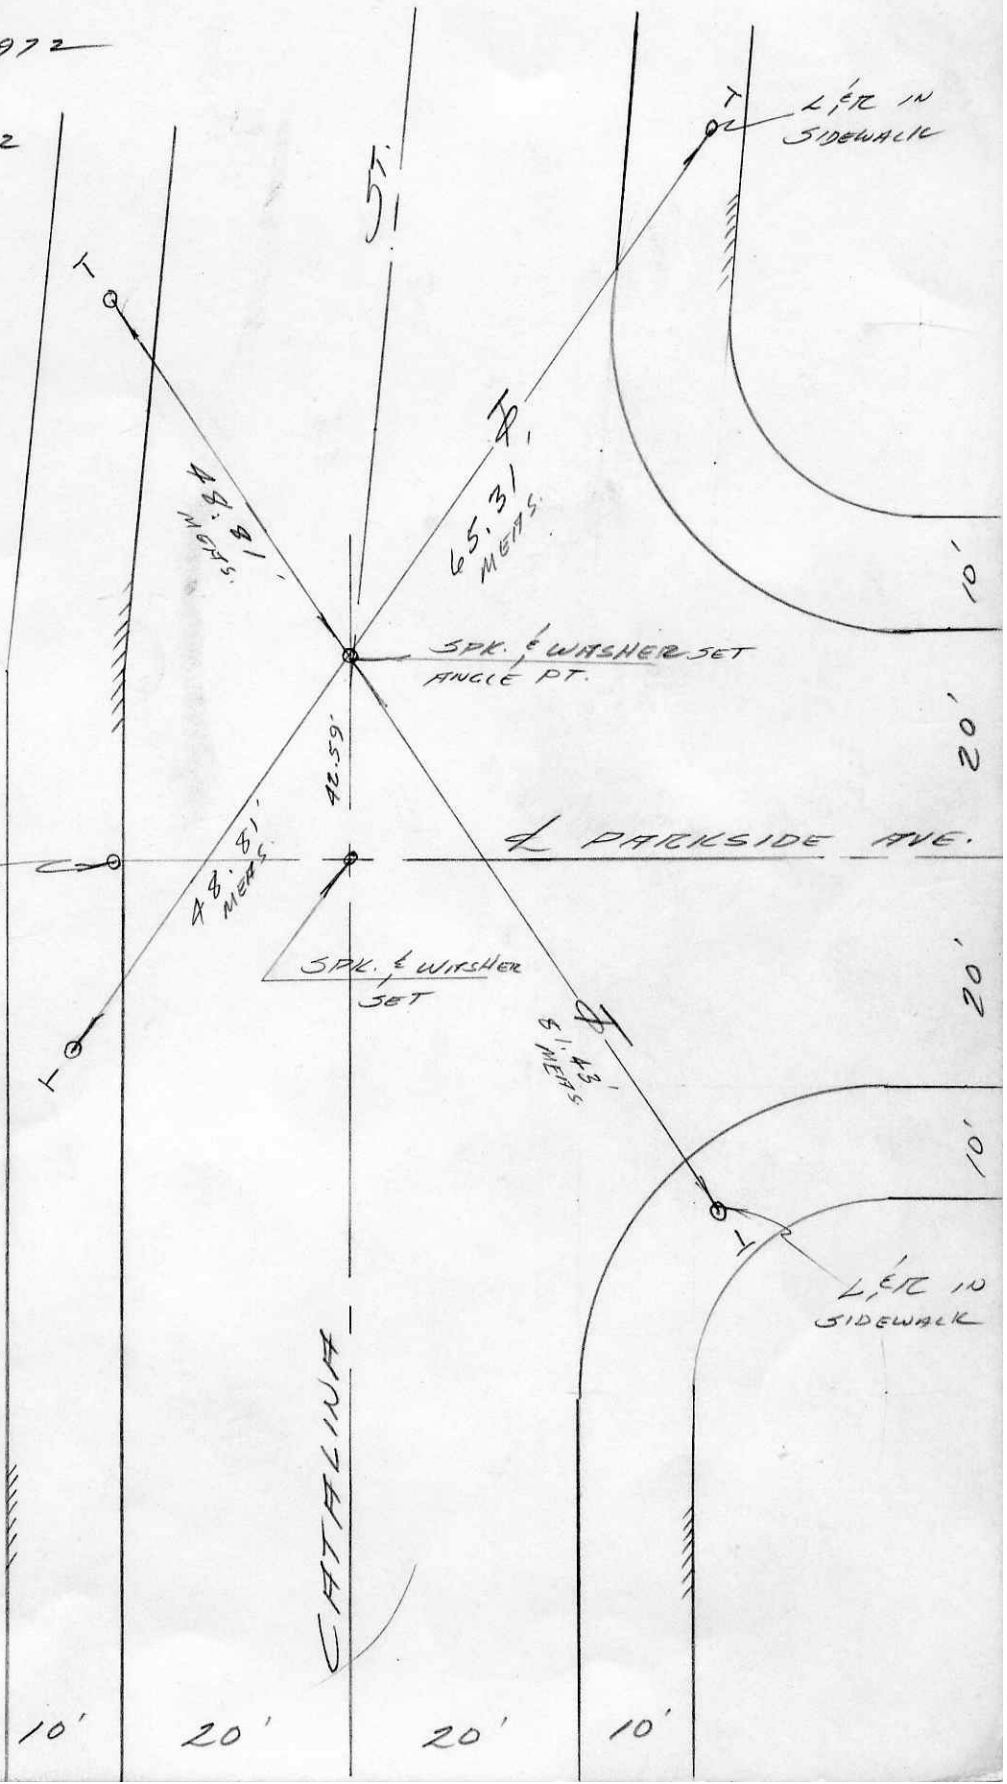

CATALINA STREET  
285 TIES  
PARKSIDE AVE.

①

NOV. 9, 1972  
MORENO  
JOB # 9132

LET IN  
SIDEWALK

SET CITY  
ENGR. TAG IN  
LEAD ON CURB  
& PROD.

LET IN SIDEWALK

CATALINA

PARKSIDE AVE.

10' 20' 20' 10'