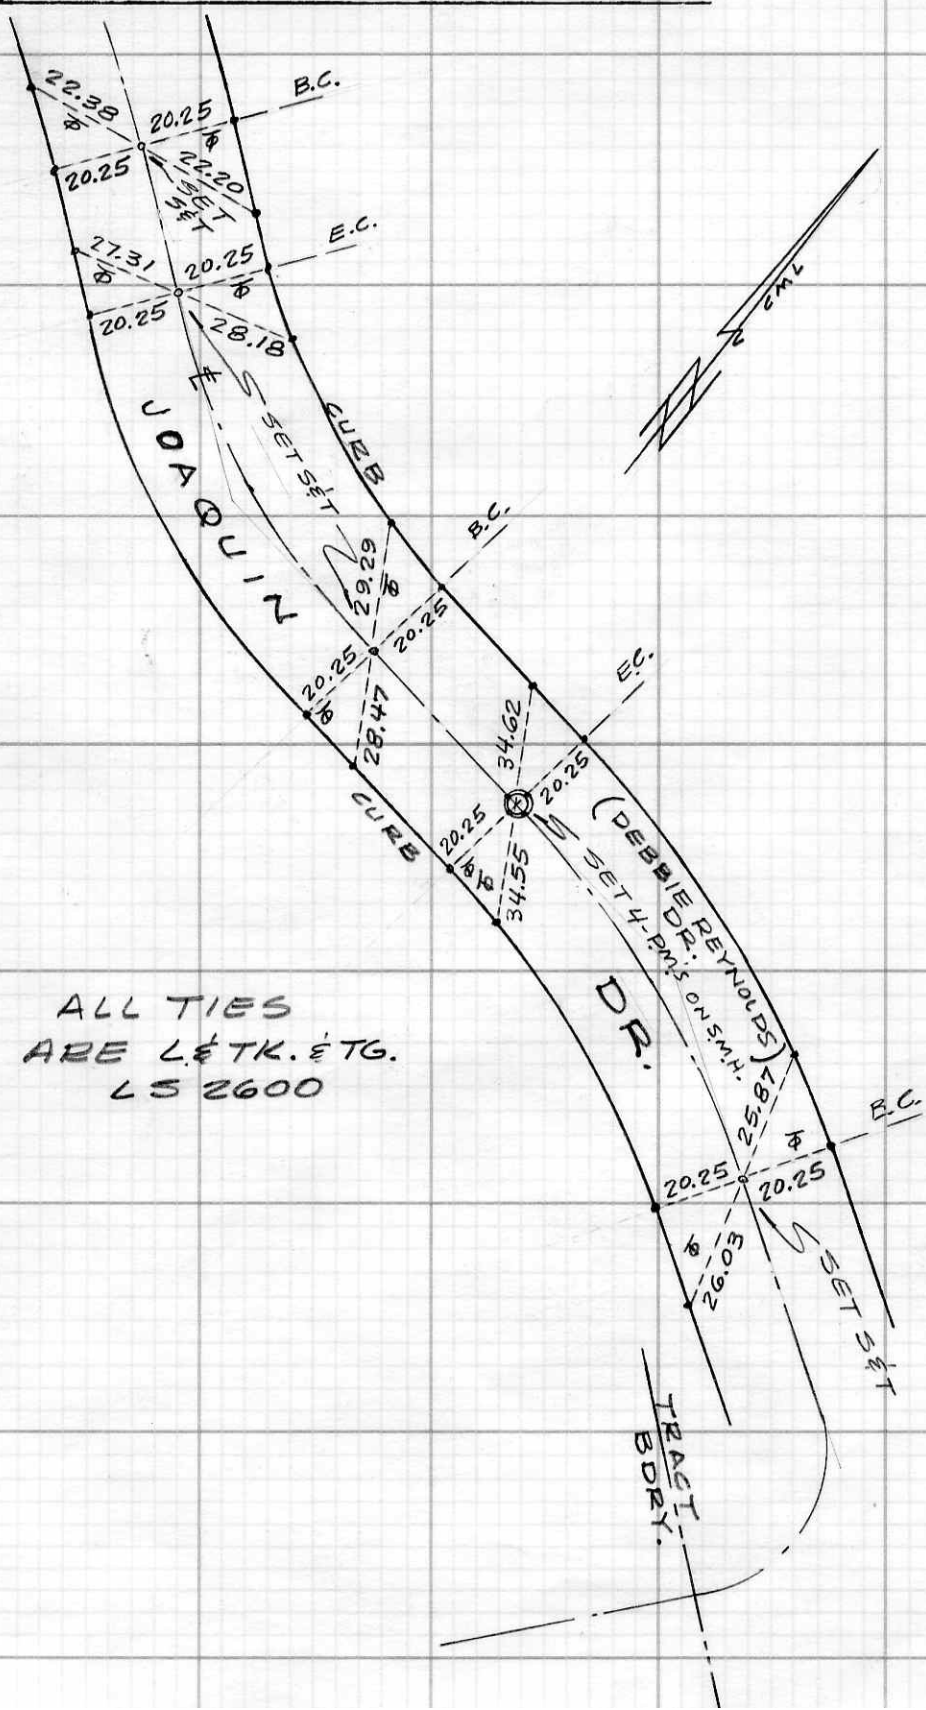

SURVEY OF ETIES F. B. Pg.

SURVEY BY _____ TR. No. 30418

DATE 16 DEC 73

ALL TIES ARE L&TK. & TG. L S 2600