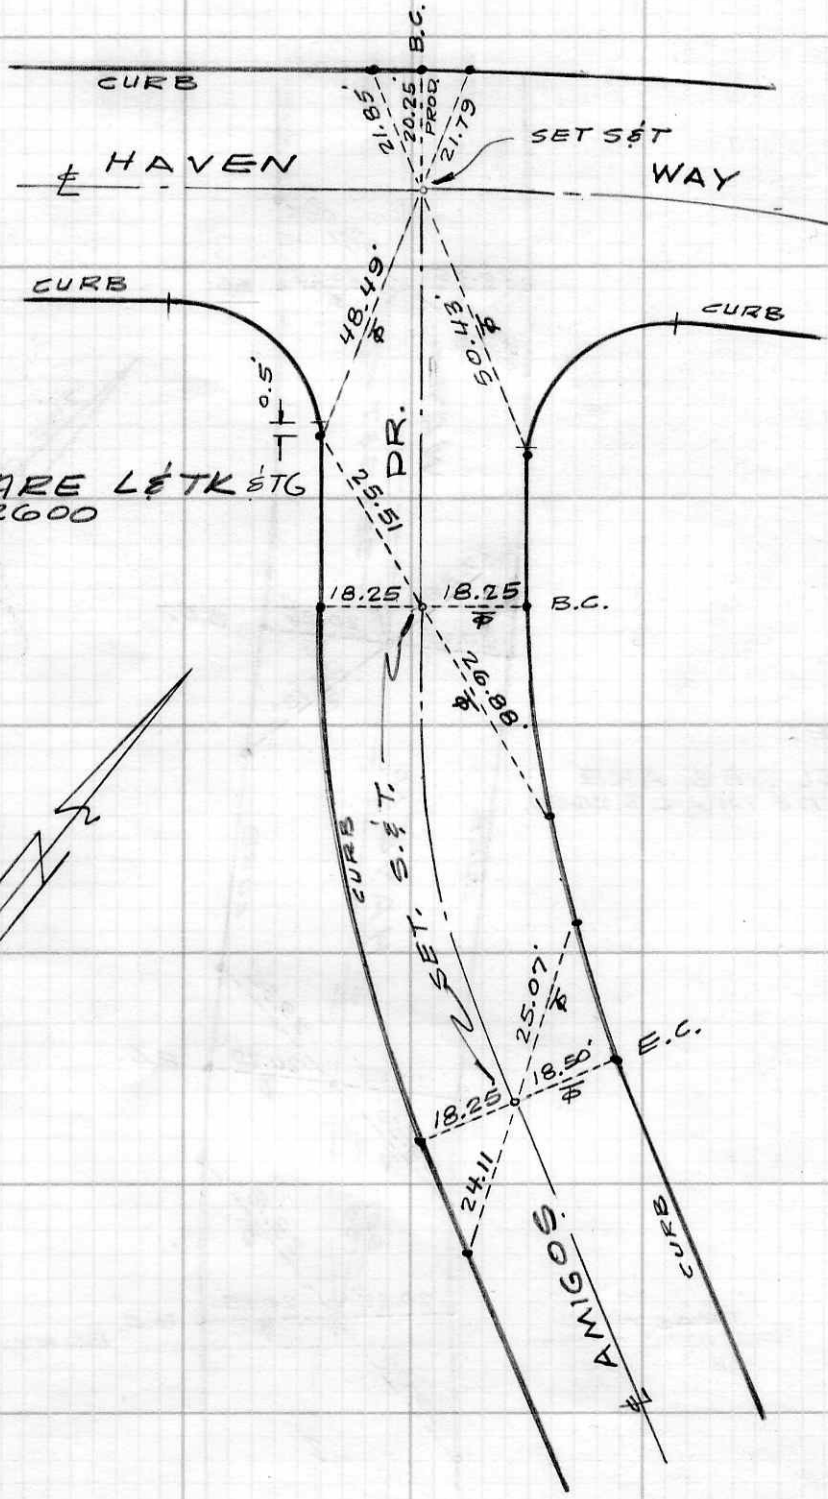

72

271

ETIES

F. B. Pg. SURVEY OF

TR. No. 30418 SURVEY BY

DATE 16 DEC 73

ALL TIES ARE LETK STG
LS 2600