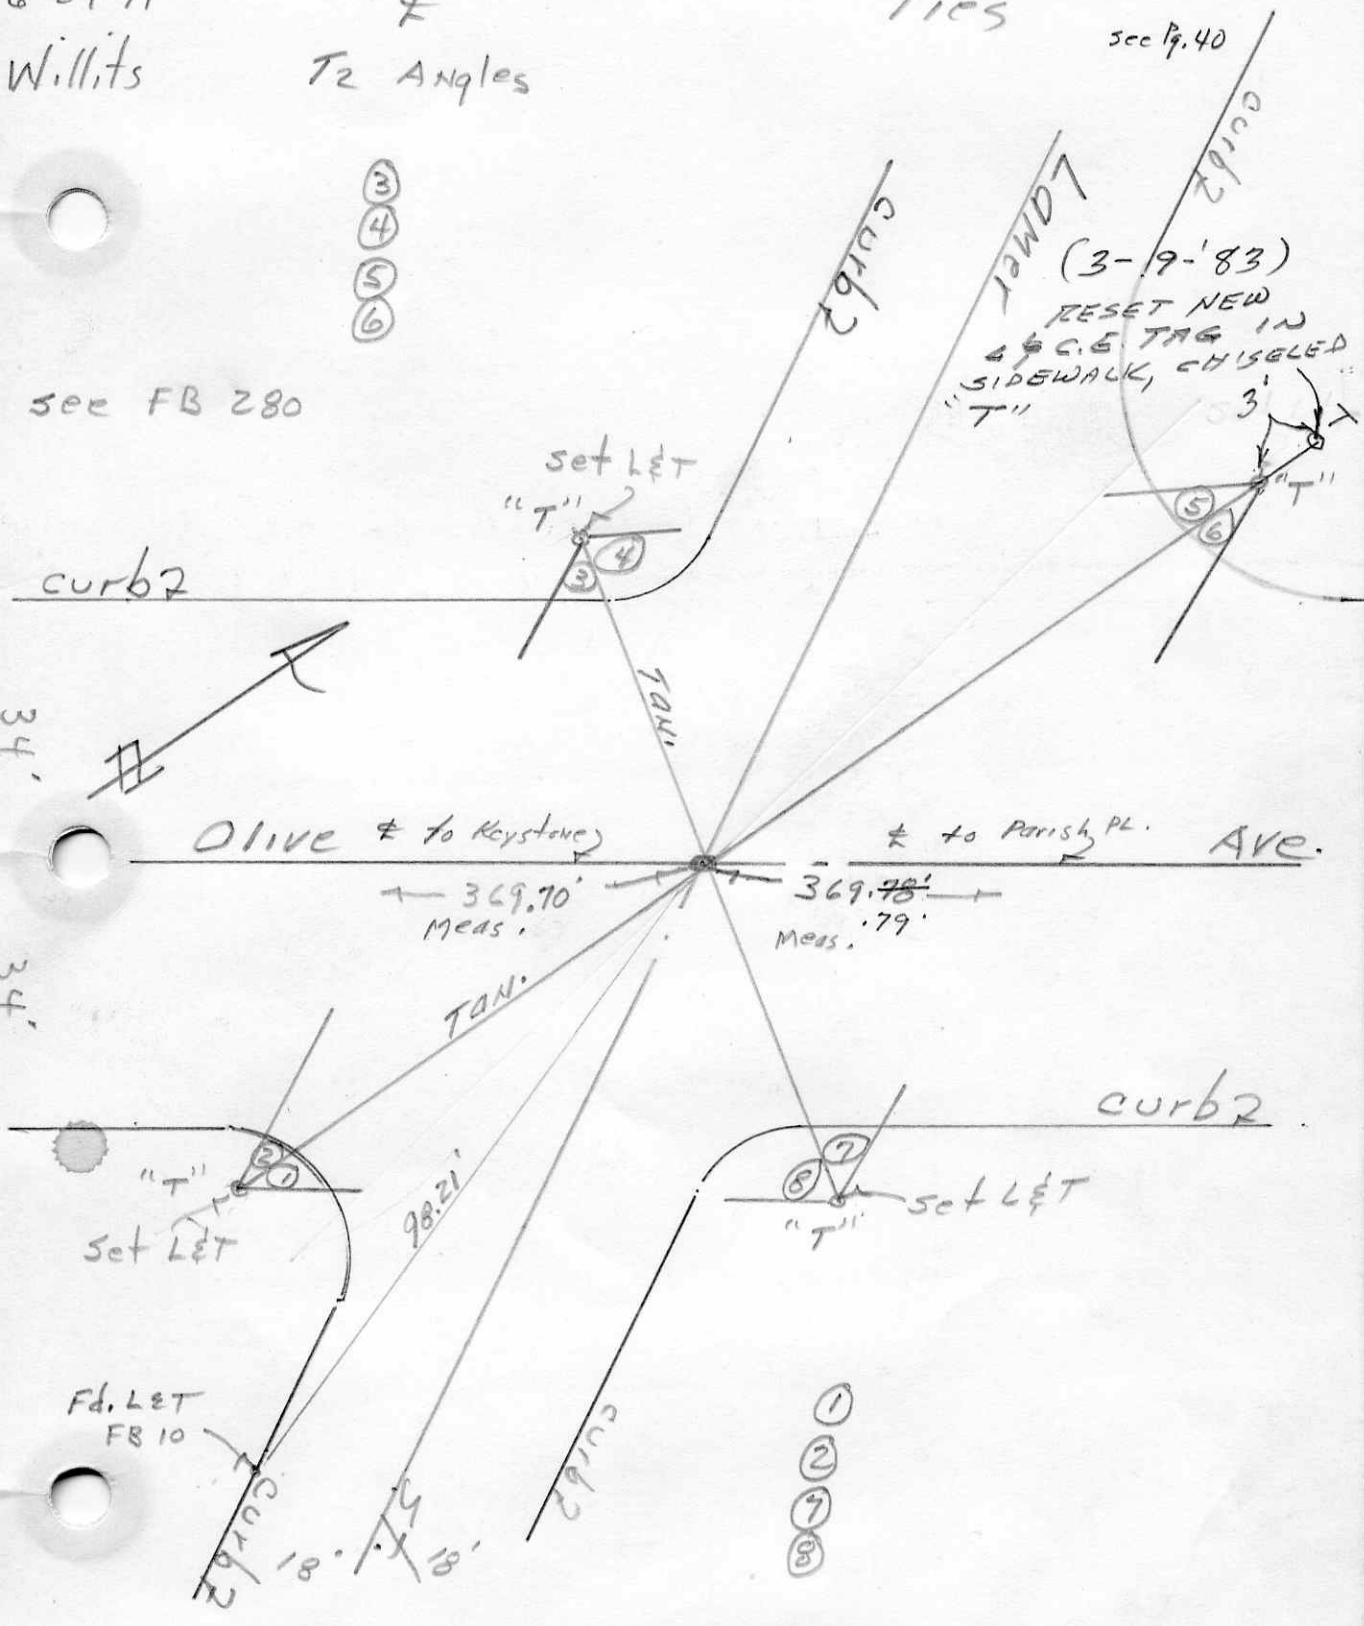

#50 Olive 271 Ave 48
 6-24-71 Ties
 Willits T2 Angles see Pg. 40

- ③
- ④
- ⑤
- ⑥

see FB 280

34'
 34'

Fd. LET
 FB 10

- ①
- ②
- ③
- ④
- ⑤
- ⑥
- ⑦
- ⑧