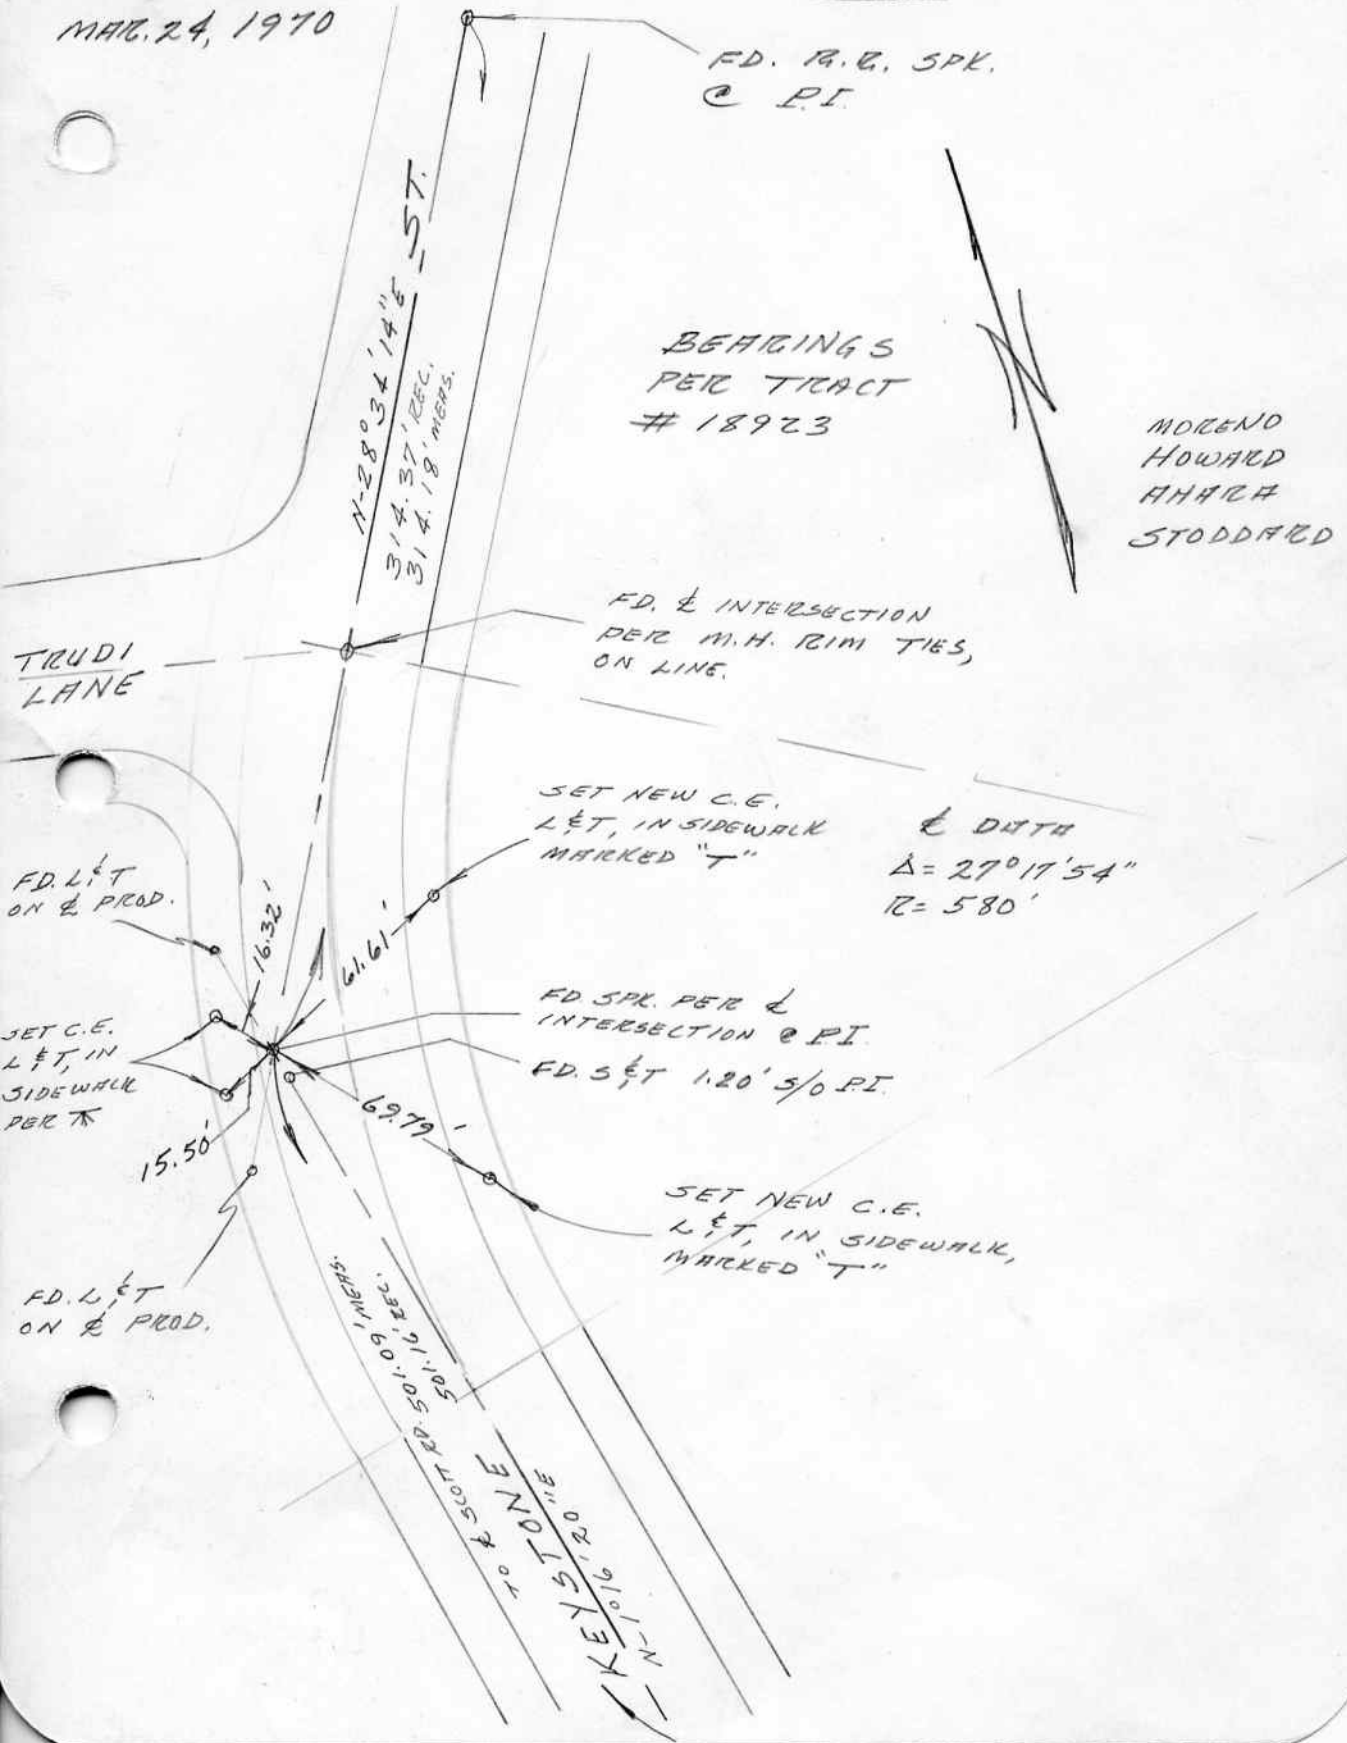

KEYSTONE STREET
 SCOTT ROAD TO TICUDI LANE
 & TIES

265

87

MAR. 24, 1970

KEYSTONE STREET
 TRUDI LANE & TIES

265

89

MORENO
 HOWARD
 STODDARD
 AHARA

APRIL 22, 1970
 BEARINGS PER
 TRACT # 18923

- TIE ANGLES:
- ① 25° 31' 43"
 - ② 56° 26' 33"
 - ③ 53° 30' 27"
 - ④ 26° 36' 30"
 - ⑤ 43° 26' 41"
 - ⑥ 51° 08' 07"
-
- ⑦ 58° 48' 22"
 - ⑧ 44° 31' 27"

TRUDI LANE