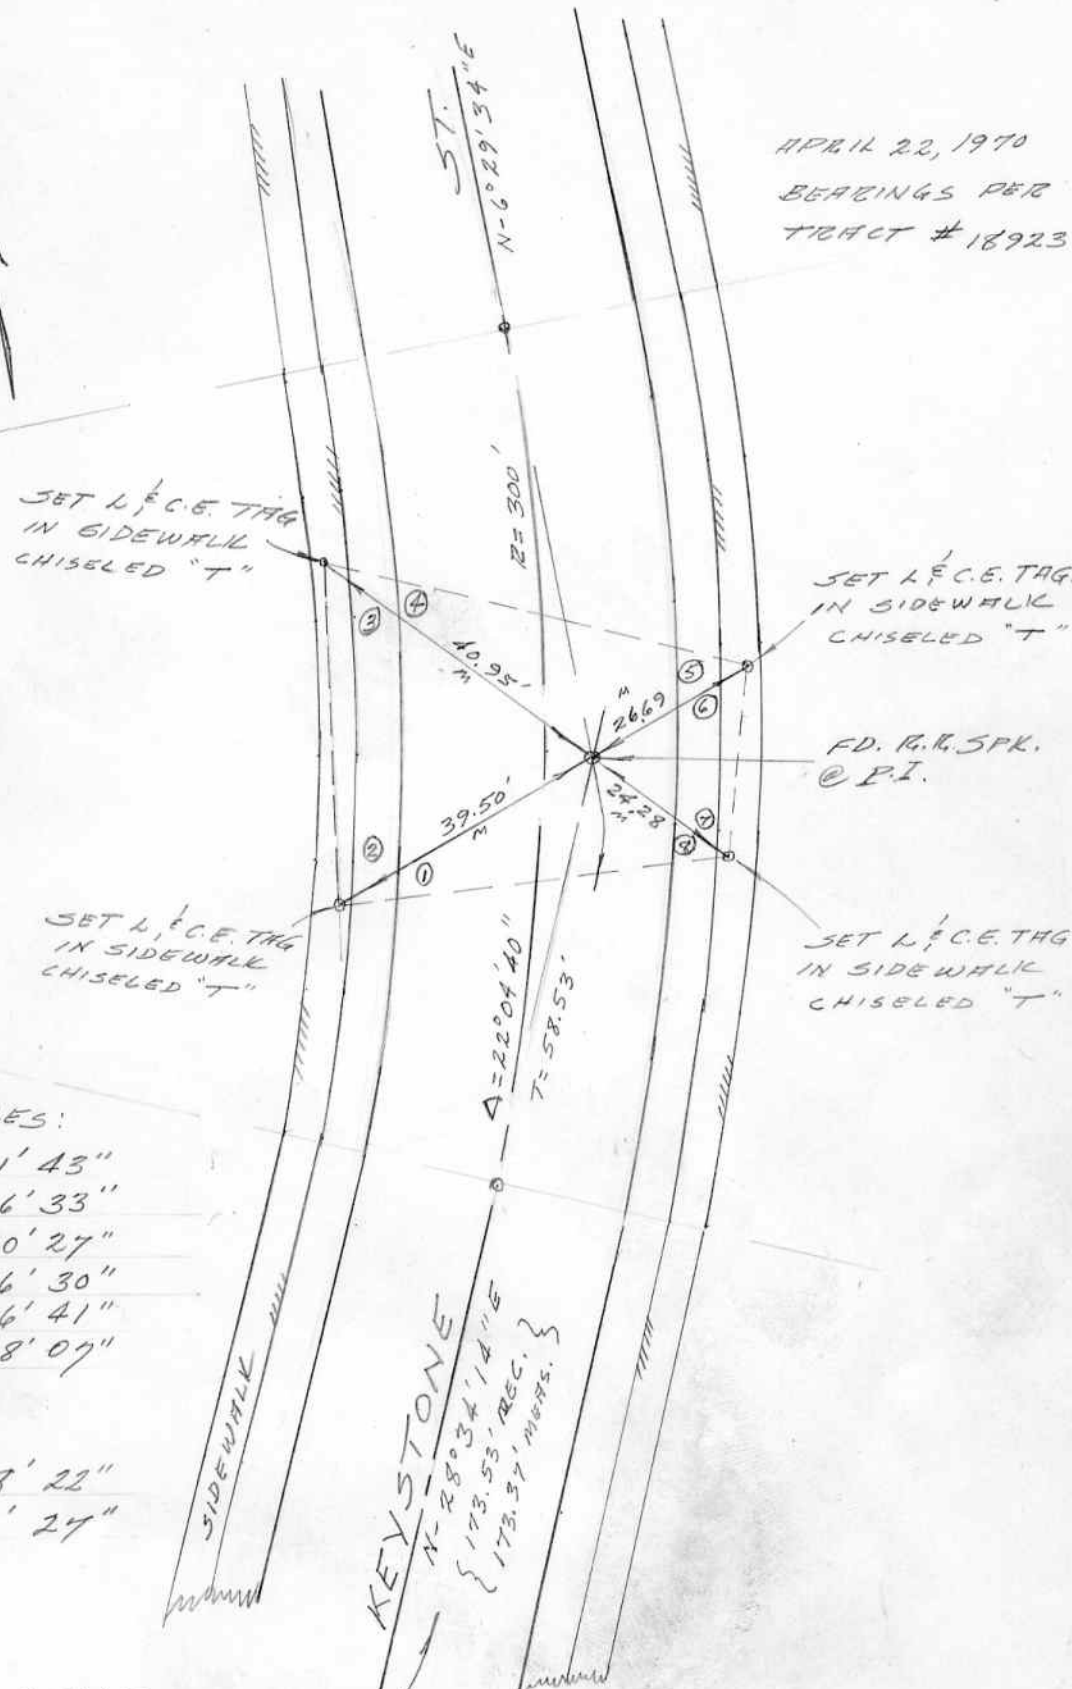

KEYSTONE STREET
 SCOTT ROAD TO TICUDI LANE
 & TIES

265

87

MAR. 24, 1970

KEYSTONE STREET
 TRUDI LANE & TIES

265

89

MORENO
 HOWARD
 STODDARD
 AHARA

APRIL 22, 1970
 BEARINGS PER
 TRACT # 18923

- TIE ANGLES:
- ① 25° 31' 43"
 - ② 56° 26' 33"
 - ③ 53° 30' 27"
 - ④ 26° 36' 30"
 - ⑤ 43° 26' 41"
 - ⑥ 51° 08' 07"
-
- ⑦ 58° 48' 22"
 - ⑧ 44° 31' 27"

TRUDI LANE