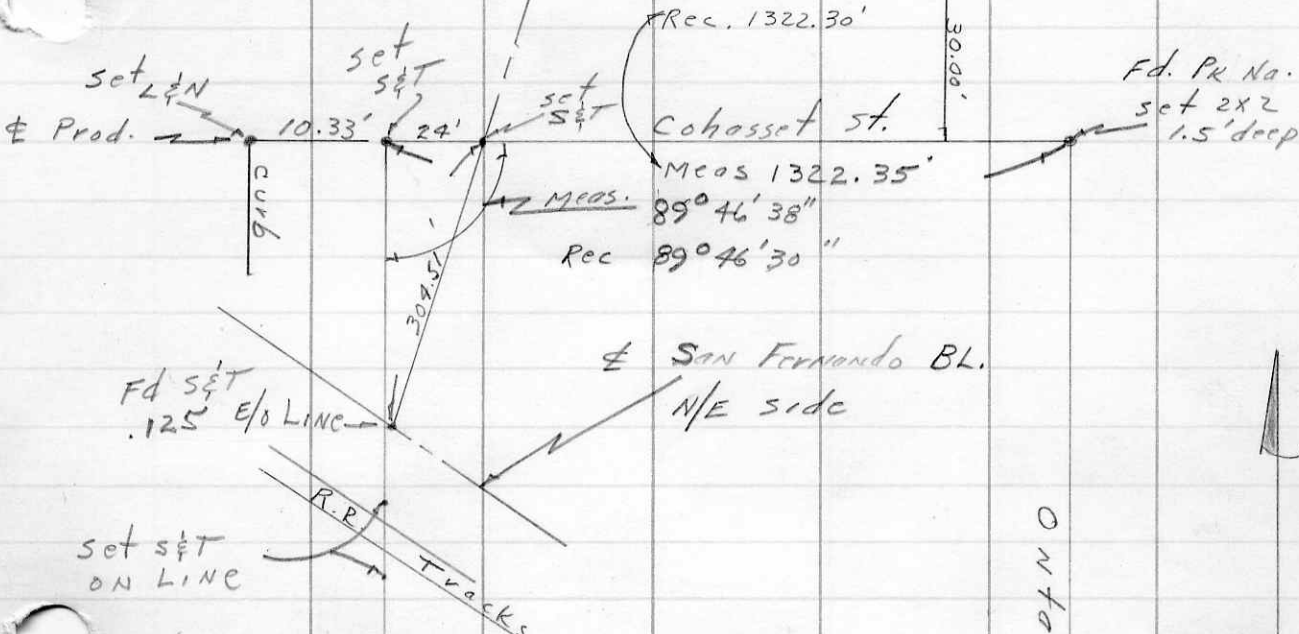

#12

12-8-64

Temp 69°

Retraced $\frac{1}{2}$ Set
Hollywood Way 187
& Cohasset

173

Tr. # 12648

Fd. 2" SP (Wood NO NAIL)

30.00'

Fd. Pk No.

set 2x2 1.5' deep

San Fernando Bl.
N/E side

ONTARIO

Willits
Howard
Stoddard
Elkins

Hollywood Way

Fd L&T
.31' E/O line
Tulare

1- 90° 07' 30"
4- 360° 30' 15"
8- 721° 00' 45"

Meas. 90° 07' 35"
Rec. 90° 07' 40"

Fd. L&T

WINONA

Fd. Mon.
Bross
cap

1- 90° 02' 30"
4- 360° 10' 30"
8- 720° 21' 00"

Meas. 90° 02' 38"
Rec. 90° 02' 40"

Fd. S&T
Per ties

THORNTON