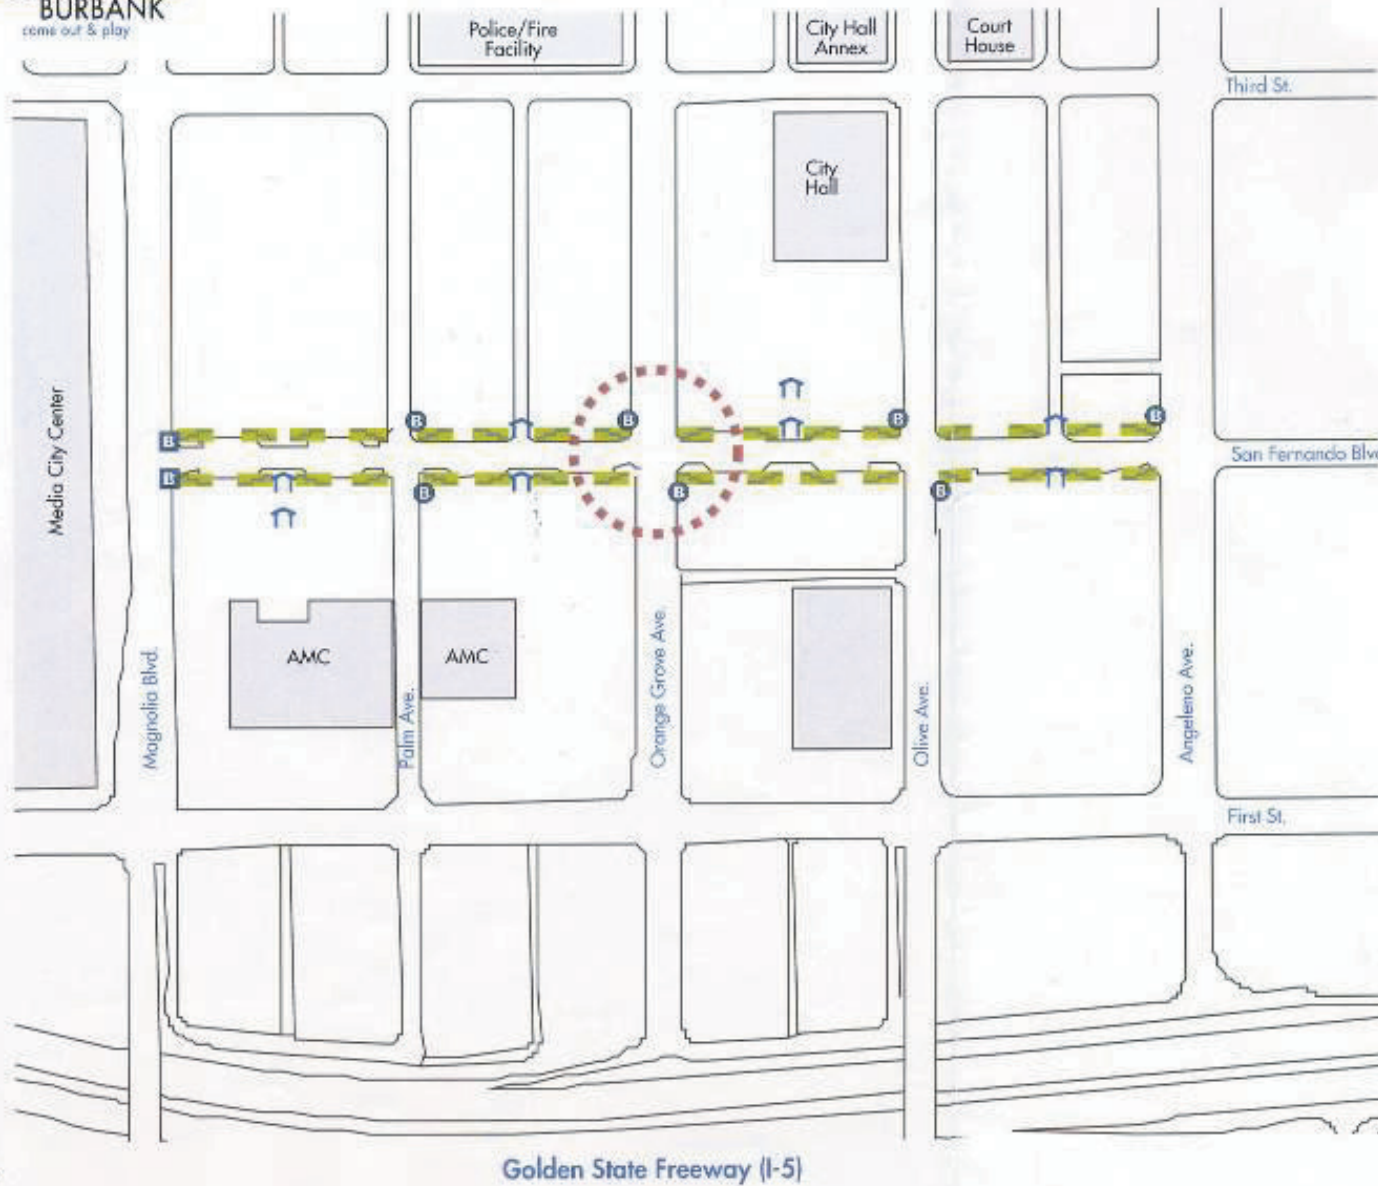

DOWNTOWN
BURBANK
come out & play

San Fernando Blvd.
Downtown Burbank Village District
Street Enhancement Plan

AUGUST 15, 2005

Bennitt+Mitchell
Landscape Architecture

Existing Wall

Stone Veneer Wall

STREET FURNISHINGS AND DECORATIVE STRUCTURES

Legend

-  Concrete "B" Announcement Monument To Be Removed
-  Metal "B" Intersection/Corner Monument To Be Removed
-  Wayfinding Arbor
-  Wall with Bench, Receptacle and Pots
-  Impact Intersection - Preferred location of first phase of implementation.

Existing AMC Plaza

Proposed AMC Plaza