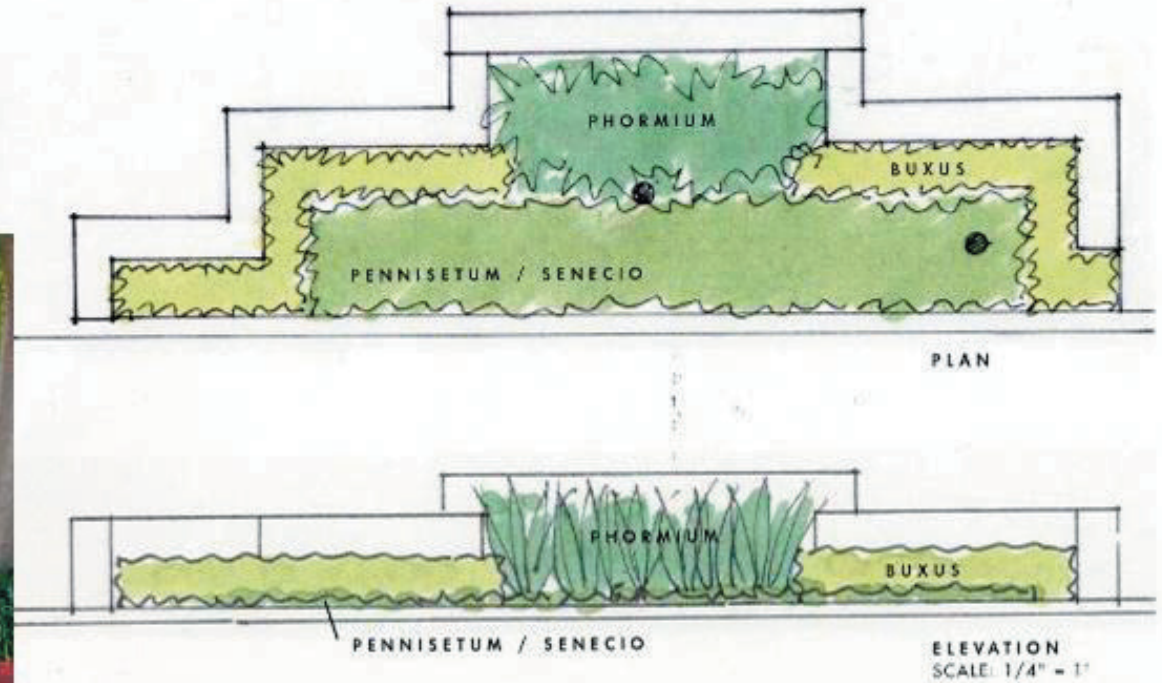

DOWNTOWN
BURBANK
come out & play

San Fernando Blvd.
Downtown Burbank Village District
Street Enhancement Plan

AUGUST 15, 2005

Bennitt+Mitchell
Landscape Architecture

Existing Wall

Stone Veneer Wall

STREET FURNISHINGS AND DECORATIVE STRUCTURES

Legend

-  Concrete "B" Announcement Monument To Be Removed
-  Metal "B" Intersection/Corner Monument To Be Removed
-  Wayfinding Arbor
-  Wall with Bench, Receptacle and Pots
-  Impact Intersection - Preferred location of first phase of implementation.

Not to scale

Existing Elevation

INTERSECTION	QTY	SIZE	SPACING
Phormium tenax 'San Marcos'	5	5 gallon	2' o.c.
Buxus japonica	26	1 gallon	1' o.c.
Pennisetum alopecuroides	24	1 gallon	18' o.c.

MID-BLOCK	QTY	SIZE	SPACING
Phormium tenax 'Bronze baby'	5	5 gallon	2' o.c.
Buxus japonica	26	1 gallon	1' o.c.
Senecio mandraliscae	35	1 gallon	1' o.c.