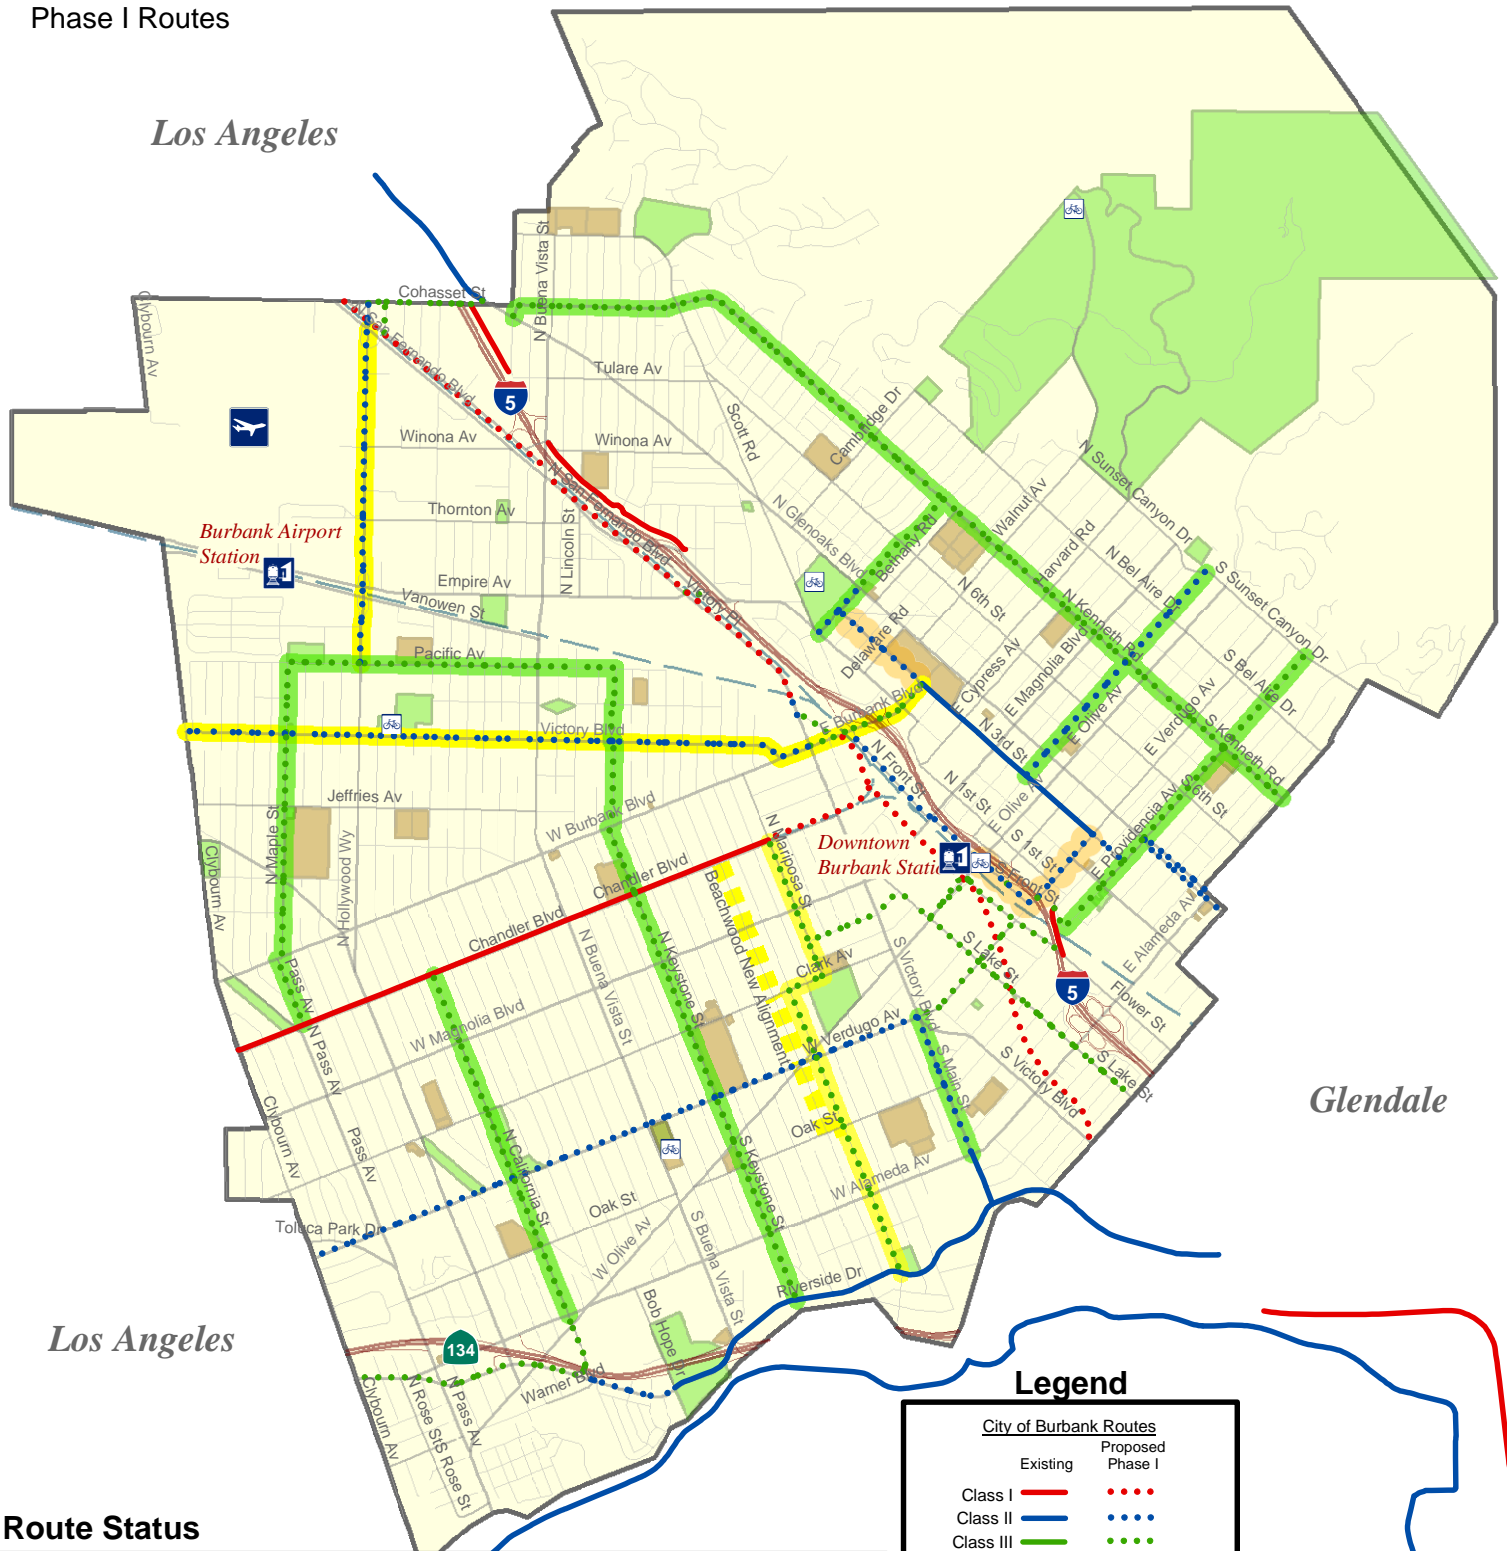

EXHIBIT C

City of Burbank Bicycle Master Plan Implementation Status

Phase I Routes

Los Angeles

Glendale

Legend

City of Burbank Routes	
Existing	Proposed Phase I
Class I	Red solid line
Class II	Blue solid line
Class III	Green solid line
Class I	Red dotted line
Class II	Blue dotted line
Class III	Green dotted line
Routes Receiving Grant Funding	
Safe Routes to School	Thick green line
Caltrans BTA	Thick yellow line
New Beachwood Alignment	Thick yellow dashed line
Routes To Be Funded Locally (Prop C / Impact Fees / Redevelopment)	
Third Street Verdugo	Orange wavy line
Bicycle Racks / Lockers	Bicycle icon
Metrolink Station	Metrolink icon
Airport	Airplane icon

0 1 Mile

Route Status

Third Street Bikeway	Open (Verdugo to BHS)
Safe Routes Class III	Fall 2005
Verdugo-Front Bikeway	Summer 2006
Beachwood Bikeway	Summer 2006
Hollywood Way North Bikeway	Grant Application Pending
Main Street North Bikeway	Grant Application Pending
Victory Blvd Bikeway	Grant Application Pending
Chandler Extension	ROW Issues with UP
San Fernando Bikeway	ROW / Funding Issues